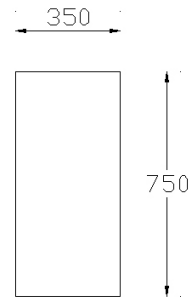

Antonio console

SPECS

SYDNEY

269 Military Road, Cremorne 2090
02 9908 2660

MELBOURNE

681 Chapel Street, South Yarra 3141
03 9826 8777

FANULI
SYDNEY MELBOURNE EST 1976