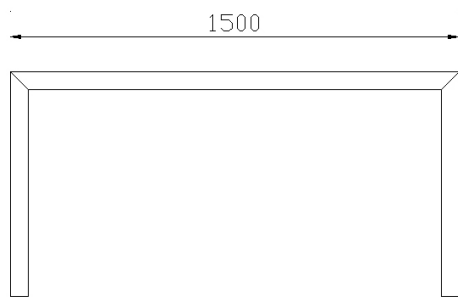

Altone

WARRANTY

10 years structural

Antonio console

SPECS

SYDNEY

269 Military Road, Cremorne 2090
02 9908 2660

MELBOURNE