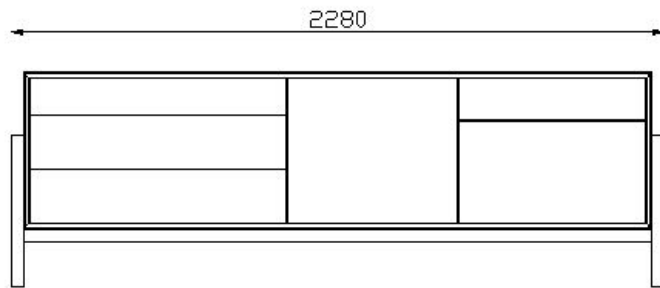

Archie sideboard

SPECS

SYDNEY

269 Military Road, Cremorne 2090
02 9908 2660

MELBOURNE

681 Chapel Street, South Yarra 3141
03 9826 8777

FANULI
SYDNEY MELBOURNE EST 1976