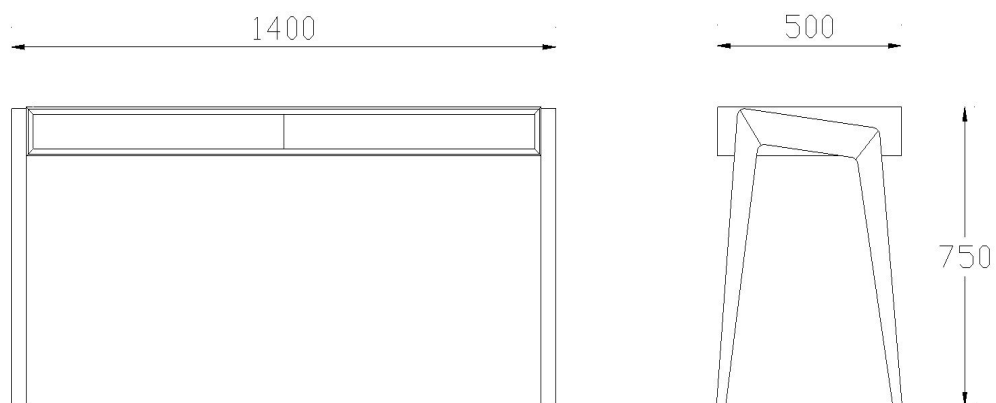

Archie console

SPECS

SYDNEY

269 Military Road, Cremorne 2090
02 9908 2660

MELBOURNE

681 Chapel Street, South Yarra 3141
03 9826 8777

FANULI
SYDNEY MELBOURNE EST 1976