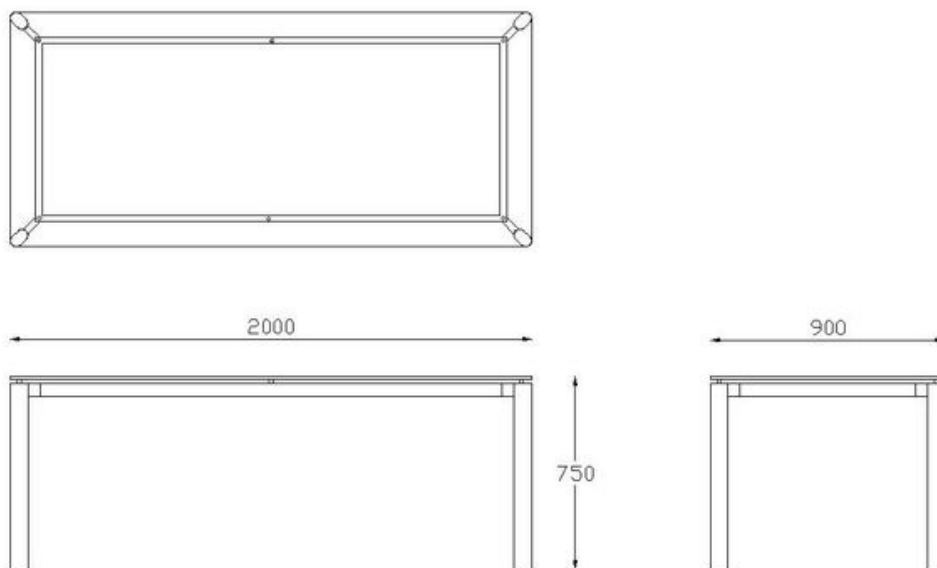

Biba dining table

SPECS

SYDNEY

269 Military Road, Cremorne 2090
02 9908 2660

MELBOURNE

681 Chapel Street, South Yarra 3141
03 9826 8777

FANULI
SYDNEY MELBOURNE EST 1976