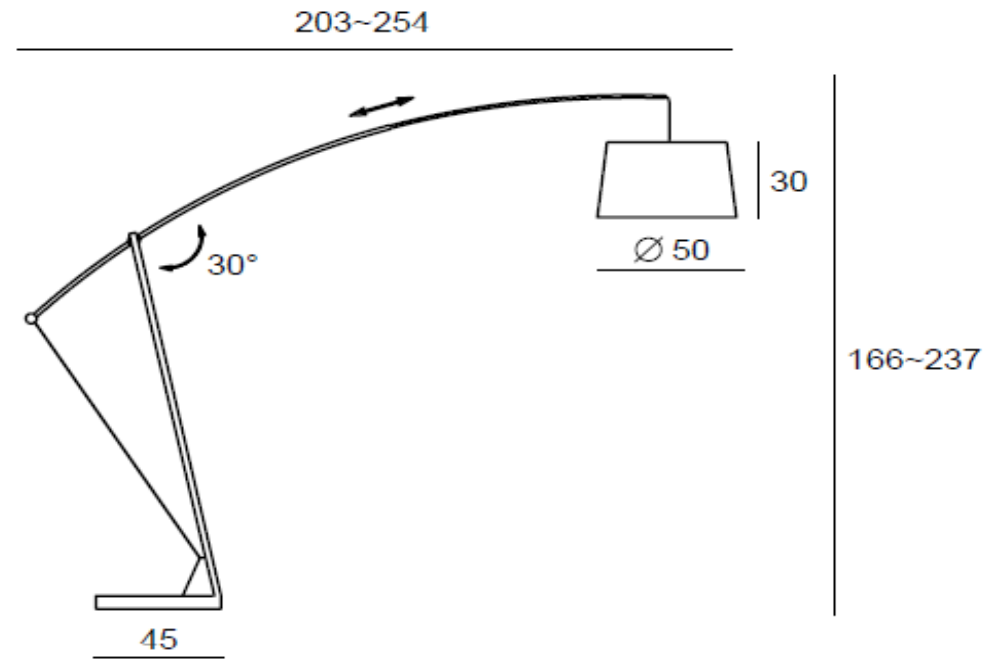

FANULI

ITALIAN & AUSTRALIAN FURNITURE EST 1976

Mon to Fri 9am – 5pm Sat 10-5pm Sun 12- 5pm

Mon to Fri 9am – 5pm Sat 10-5pm Sun 11- 5pm

P.02 9908 2660

fanuli.com.au

269 Military Road Cremorne NSW 2090

P.03 9826 8777

fanuli.com.au

681 Chapel Street South Yarra VIC 3141

BILANCIARE FLOOR LAMP