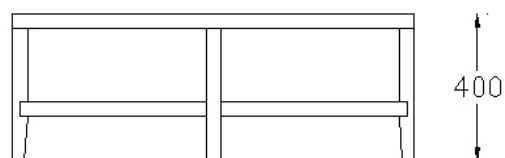

MANUFACTURER

Altone

WARRANTY

10 years structural

Davis coffee table

SPECS

SYDNEY

269 Military Road, Cremorne 2090
02 9908 2660