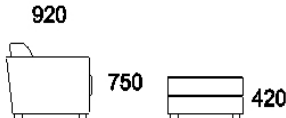

Deville sofa

SPECS

SOFAS AND ARMCHAIRS