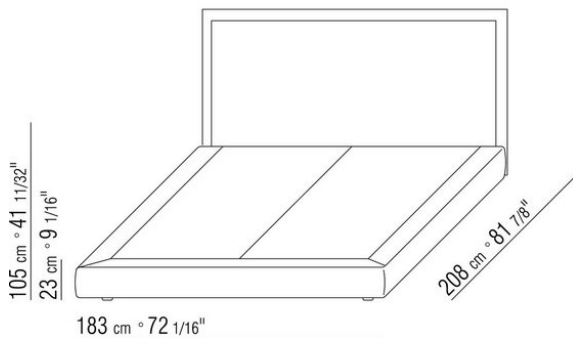

COD. 015FL3