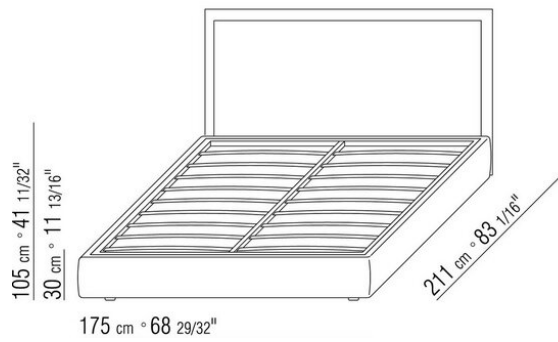

COD. 015FM2