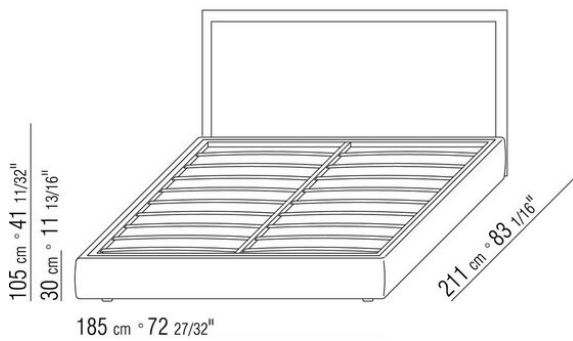

COD. 015FM3