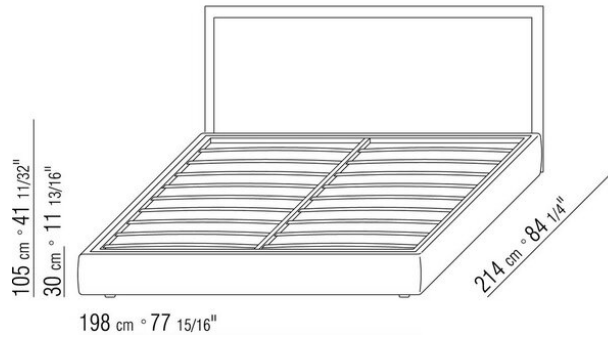

COD. 015FM8