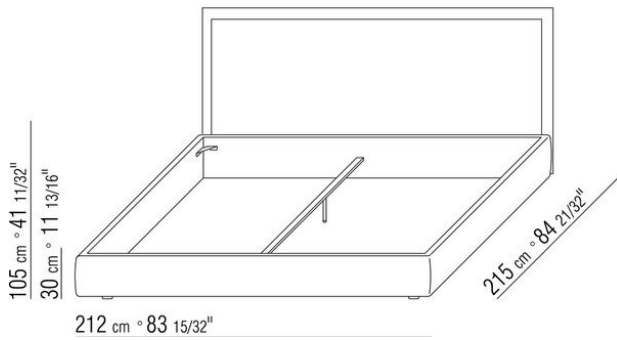

COD. 015FVE