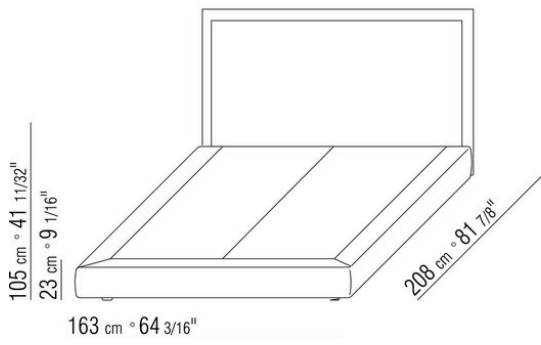

COD. 015FL1