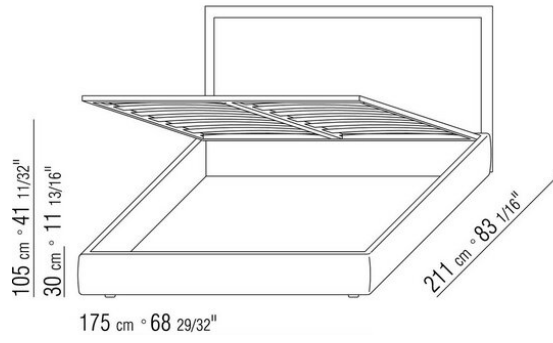

COD. 015FN2