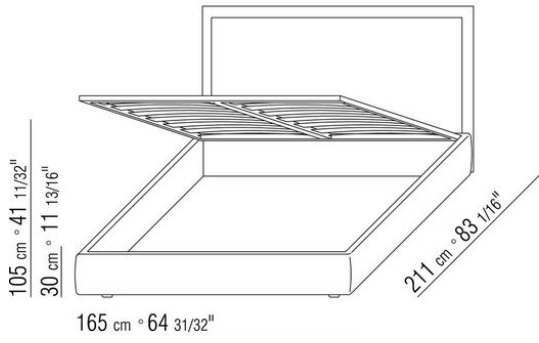

COD. 015FN1