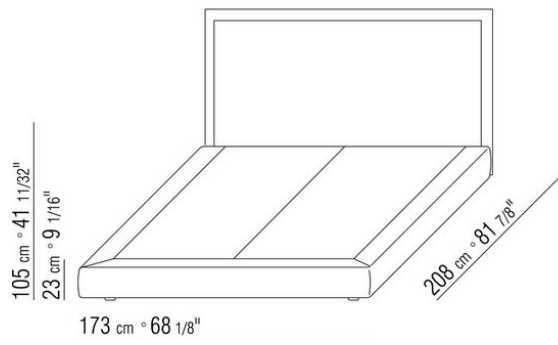

COD. 015FL2