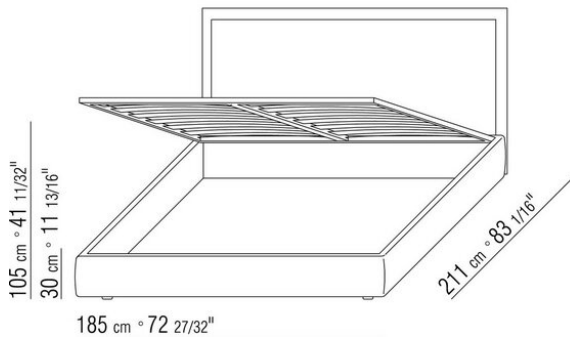

COD. 015FN3