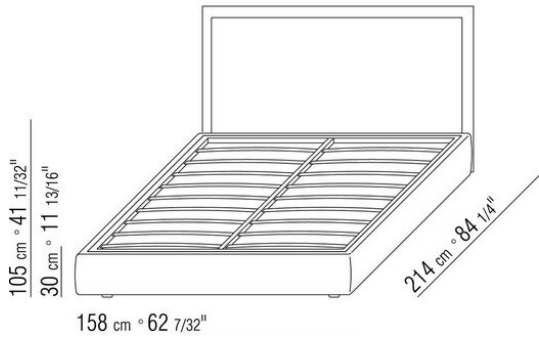

COD. 015FM6