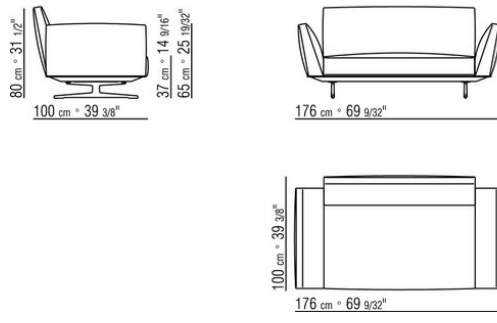

COD. 015R06