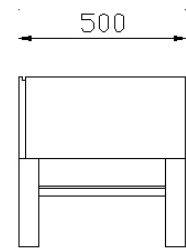

10 years structural

Felix cabinet

SPECS

SYDNEY

269 Military Road, Cremorne 2090
02 9908 2660

MELBOURNE

681 Chapel Street, South Yarra 3141
03 9826 8777

FANULI
SYDNEY MELBOURNE EST 1976