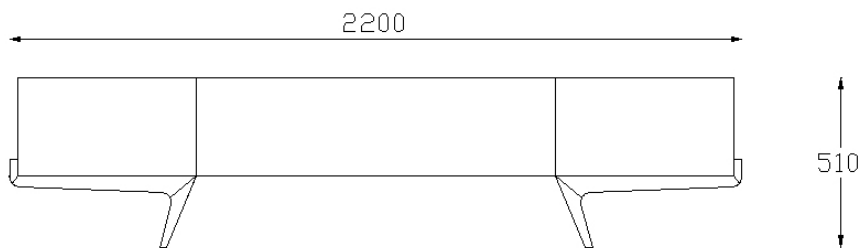

10 years structural

Felix cabinet

SPECS

SYDNEY

269 Military Road, Cremorne 2090
02 9908 2660

MELBOURNE

681 Chapel Street, South Yarra 3141
03 9826 8777

FANULI
SYDNEY MELBOURNE EST 1976