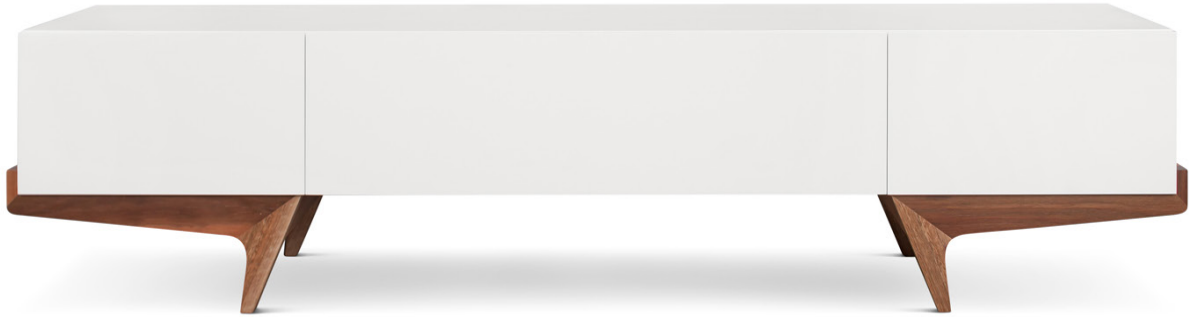

Felix cabinet

The Felix is Australian made and designed. Created with quality, traditional materials, the Felix is a versatile and characteristic piece that offers many possible uses within the home.

NAME

Felix

MATERIALS

Cabinet in lacquer.
Legs in solid timber.

OPTIONS

Custom sizing available.
Different timber stains available.

MANUFACTURER

Altone

WARRANTY