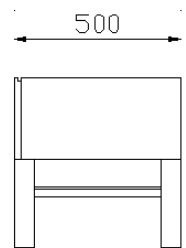

10 years structural

Felix cabinet

SPECS

SYDNEY

269 Military Road, Cremorne 2090
02 9908 2660

MELBOURNE

681 Chapel Street, South Yarra 3141
03 9826 8777

FANULI
SYDNEY MELBOURNE EST 1976