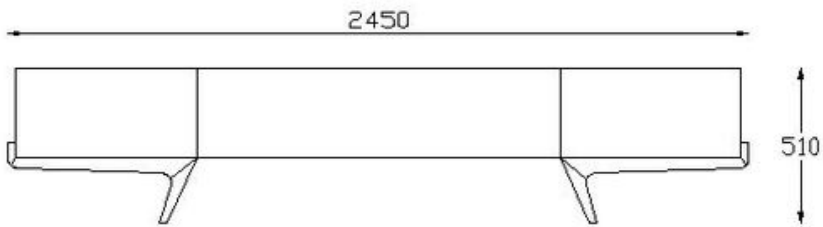

10 years structural

Felix cabinet

SPECS

SYDNEY

269 Military Road, Cremorne 2090
02 9908 2660

MELBOURNE

681 Chapel Street, South Yarra 3141
03 9826 8777

FANULI
SYDNEY MELBOURNE EST 1976