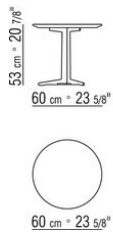

Art."14X50-14X51-14X66" not available with marble

Art."14X77-14X78" not available in lacquered version

Art." -14X73-14X70-14X71-14X72-14X74"

available only in wood canaletto walnut, canaletto walnut extra. Ashwood natural, stained teak, stained ebony, stained wenge, stained walnut, stained brown.

COD. 014X50

COD. 014X60

COD. 014X61

COD. 014X62

COD. 014X51

COD. 014X69

COD. 014X64

COD. 014X65