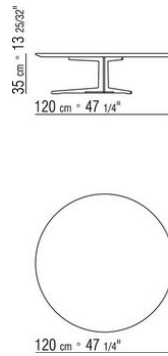

Art."14X50-14X51-14X66" not available with marble

Art."14X77-14X78" not available in lacquered version

Art." -14X73-14X70-14X71-14X72-14X74"

available only in wood canaletto walnut, canaletto walnut extra. Ashwood natural, stained teak, stained ebony, stained wenge, stained walnut, stained brown.

COD. 014X50

COD. 014X60

COD. 014X61

COD. 014X62

COD. 014X51

COD. 014X69

COD. 014X64

COD. 014X65