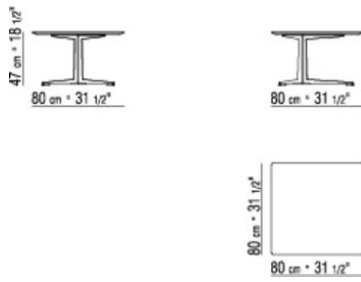

COD. 014X61

COD. 014X50