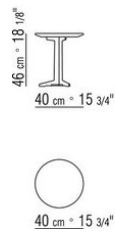

COD. 014X60