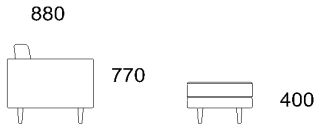

Frankie shallow sofa

SPECS

SOFAS AND ARMCHAIRS