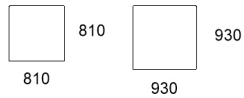

241 SOFA

265 SOFA

301 SOFA

SQUARE OTTOMAN

RECTANGLE OTTOMAN

MODULAR COMPONENTS

292 / SOFA : 1 ARM L/R CORNER

272 / SOFA : 1 ARM L/R CORNER