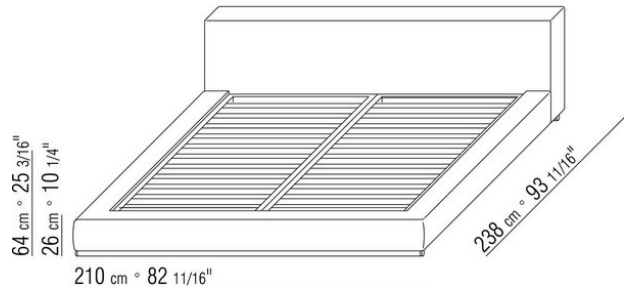

COD. 011M82

COD. 011M41