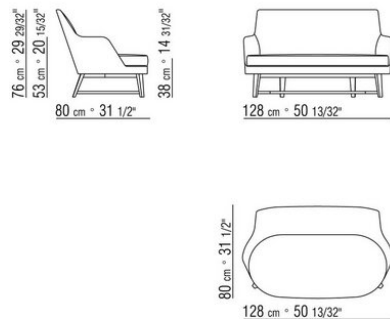

COD. 015V02