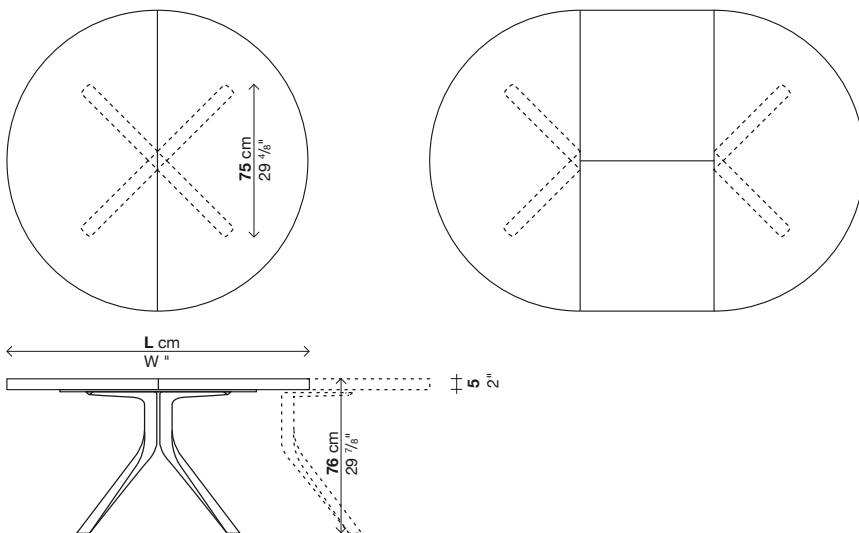

Brushed aluminium

White lacquered aluminium (similar to RAL 9016)

Finish of top/extensions:

Textured white lacquered RAL 9016 (50 mm thick)

→ Reinforced packaging, see page 205.

Extensible (►)

Code	Length (L)	Height	Legs	Top	Price in EURO	Packs	Vol. ³	Kg
01OPS01	125-180	76	aluminium	lacquered		2	0,57	90
			lacquered	lacquered				
01OPS02	140-200	76	aluminium	lacquered		2	0,62	105
			lacquered	lacquered				