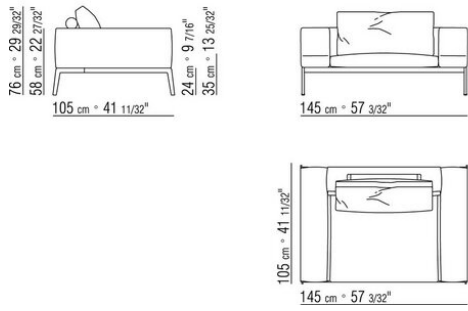

COD. 014C02