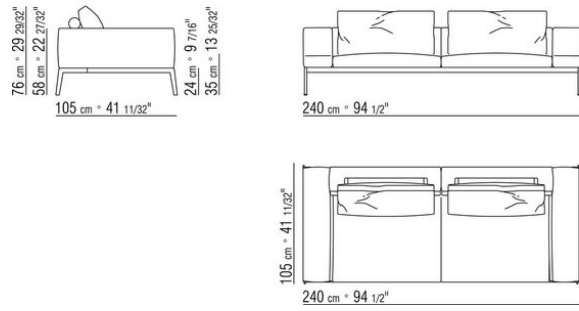

COD. 014C24