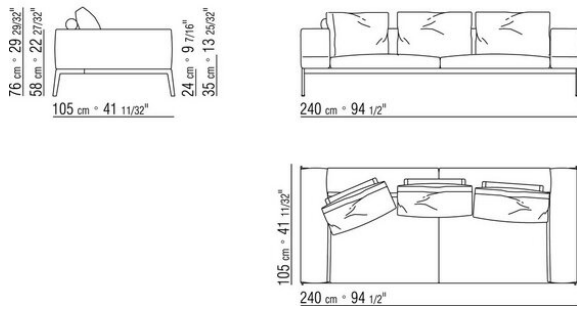

**Piping** in gros grain, available in all the colors on the sample board, for both fabric and leather covers

COD. 014C02

COD. 014C24

COD. 014C04

COD. 014C05