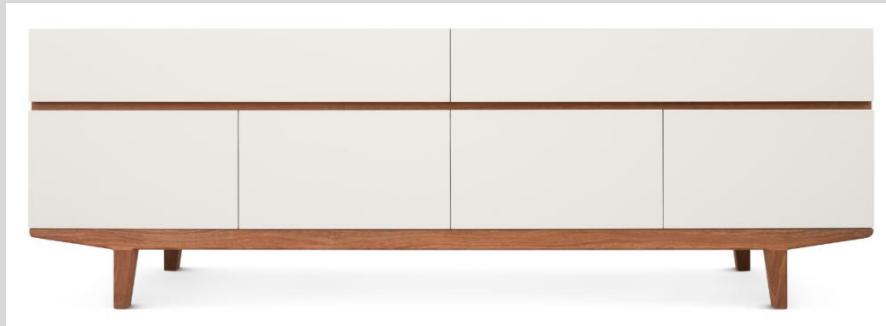

FANULI

LOU SIDEBOARD

Details

2 X DRAWERS 4 X DOORS

ELEGANT MODERN DESIGN

MULTIPLE TIMBER AND LACQUER FINISHES AVAILABLE

Size

	L	W	H
SIDEBOARD	2000	500	700