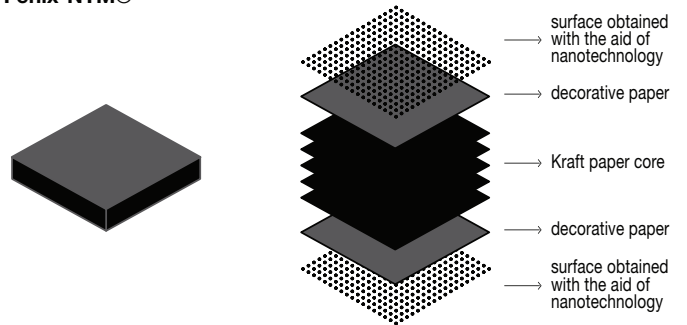

Fenix-NTM®