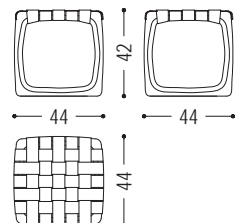

Stool with structure in solid teak wood turned, assembled and sanded completely by hand. Seat with interwoven strips of outdoor fabric.

CODE	SIZE	LEATHER FABRIC	A11
BUNGALOW	W.44 x D.44 x H.42	D5	■

AVAILABLE FINISHES:

A11: teak

D5: outdoor fabric