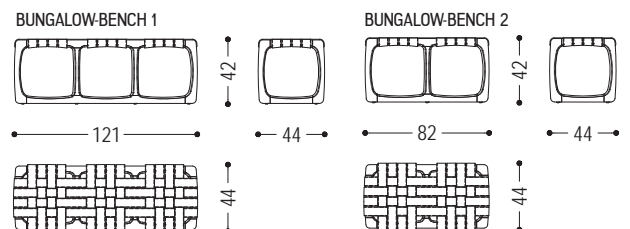

Bench with structure in solid wood turned, assembled and sanded completely by hand. The seat is characterized by interwoven strips of leather or fabric. When in fabric these strips have a structural support inside.

CODE	SIZE	LEATHER FABRIC	A1	A2
BUNGALOW-BENCH2	W.82 x D.44 x H.42	D1	■	■
		D2	■	■
		D4	■	■
BUNGALOW-BENCH1	W.121 x D.44 x H.42	D1	■	■
		D2	■	■
		D4	■	■

AVAILABLE FINISHES:

A1: walnut without knots

A2: oak without knots

D1: fabric: canvas, Milano - M 107, Tokyo - M 115, bouclè - M 150

D2: fabric: maple

D4: leather: utah