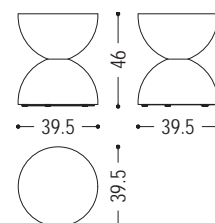

Stool made of a single block of scented cedar that features two semicircles positioned one on top of the other to form an hourglass.

CODE	SIZE	A7	A9
CLESSIDRA	Ø 39,5 x H.46	■	■

AVAILABLE FINISHES:

A7: cedar

A9: cedar contract finish, vulcano cedar