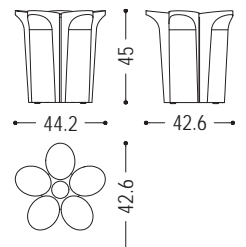

Stool made from a single block of scented cedar with its shape inspired by the natural world.

CODE	SIZE	A7	A9
FIORE	W.44,2 x D.42,6 x H.45	■	■

**AVAILABLE FINISHES:**

**A7:** cedar

**A9:** cedar contract finish, vulcano cedar