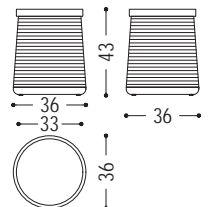

Stool made of solid wood, characterised by strings of hemp rope wound over the entire structure.

CODE	SIZE	A1	A2
ROPE STOOL	Ø 33-36 x H.43	■	■

AVAILABLE FINISHES:

A1: walnut without knots, walnut with knots

A2: oak without knots, oak with knots, cherry