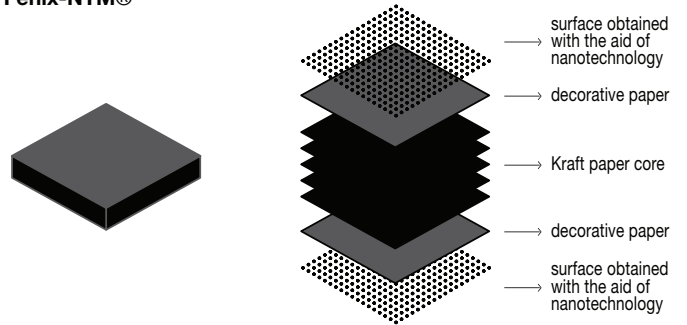

Sushi Sizes

Depth 80 cm Depth 314/8"

80	80 cm 314/8"	→ Alucompact® → Pure-white → Glass
	125 cm 492/8"	→ Alucompact® → Pure-white → Glass
	125/165/205 cm 492/8/65/803/4"	→ Alucompact® → Pure-white → Glass → Honeycomb wood
	150 cm 59"	→ Alucompact® → Pure-white → Glass
	150/190/230 cm 59/747/8/904/8"	→ Alucompact® → Pure-white → Glass
	177 cm 693/4"	→ Alucompact® → Pure-white → Glass
	177/217/257 cm 693/4/854/8/1012/8"	→ Alucompact® → Pure-white → Glass
	200 cm 783/4"	→ Alucompact® → Pure-white → Glass
	220 cm 865/8"	→ Alucompact® → Pure-white → Glass
	240 cm 944/8"	→ Alucompact® → Pure-white → Glass
	260 cm 1023/8"	→ Alucompact® → Pure-white → Glass
	280 cm 1102/8"	→ Alucompact® → Pure-white → Glass
	300 cm 1181/8"	→ Alucompact® → Pure-white → Glass

Depth 100 cm Depth 393/8"

100	100 cm 393/8"	→ Alucompact® → Pure-white → Glass
	100/170 cm 393/8/67"	→ Alucompact® → Pure-white → Glass
	150 cm 59"	→ Alucompact® → Pure-white → Glass
	177 cm 693/4"	→ Alucompact® → Pure-white → Fenix-NTM® → Glass
	177/224/271 cm 693/4/885/8/1063/4"	→ Alucompact® → Pure-white → Fenix-NTM® → Glass
	177/224/271 cm 693/4/885/8/1063/4"	→ Honeycomb wood
	200 cm 783/4"	→ Alucompact® → Pure-white → Fenix-NTM® → Glass
	200/247/294 cm 783/4/972/8/1153/4"	→ Alucompact® → Pure-white → Fenix-NTM® → Glass
	200/247/294 cm 783/4/972/8/1153/4"	→ Honeycomb wood
	220 cm 865/8"	→ Alucompact® → Pure-white → Fenix-NTM® → Glass
	220/267/314 cm 865/8/1051/8/1233/4"	→ Alucompact® → Pure-white → Fenix-NTM® → Glass
	220/267/314 cm 865/8/1051/8/1233/4"	→ Honeycomb wood
	240 cm 944/8"	→ Alucompact® → Pure-white → Glass
	260 cm 1023/8"	→ Alucompact® → Pure-white → Glass
	280 cm 1102/8"	→ Alucompact® → Pure-white → Glass
	300 cm 1181/8"	→ Alucompact® → Pure-white → Glass

Tops 10 mm thick

Depth 124 cm
Depth 487/8"

Depth 140 cm
Depth 551/8"

Alucompact®

Pure-white

Fenix-NTM®

Glass

"Honeycomb" wood