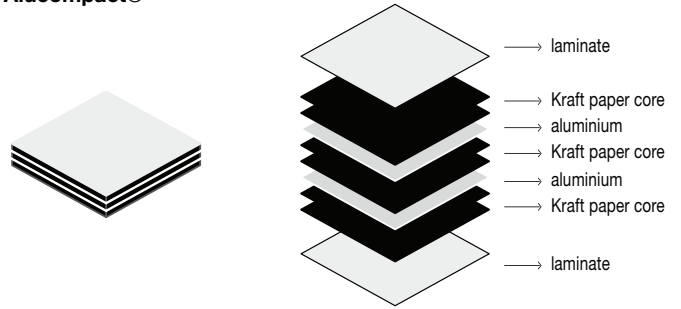

Sushi Sizes

Depth 80 cm Depth 314/8"

80	80 cm 314/8"	→ Alucompact® → Pure-white → Glass
	125 cm 492/8"	→ Alucompact® → Pure-white → Glass
	125/165/205 cm 492/8/65/803/4"	→ Alucompact® → Pure-white → Glass → Honeycomb wood
	150 cm 59"	→ Alucompact® → Pure-white → Glass
	150/190/230 cm 59/747/8/904/8"	→ Alucompact® → Pure-white → Glass
	177 cm 693/4"	→ Alucompact® → Pure-white → Glass
	177/217/257 cm 693/4/854/8/1012/8"	→ Alucompact® → Pure-white → Glass
	200 cm 783/4"	→ Alucompact® → Pure-white → Glass
	220 cm 865/8"	→ Alucompact® → Pure-white → Glass
	240 cm 944/8"	→ Alucompact® → Pure-white → Glass
	260 cm 1023/8"	→ Alucompact® → Pure-white → Glass
	280 cm 1102/8"	→ Alucompact® → Pure-white → Glass
	300 cm 1181/8"	→ Alucompact® → Pure-white → Glass

Depth 100 cm Depth 393/8"

100	100 cm 393/8"	→ Alucompact® → Pure-white → Glass
	100/170 cm 393/8/67"	→ Alucompact® → Pure-white → Glass
	150 cm 59"	→ Alucompact® → Pure-white → Glass
	177 cm 693/4"	→ Alucompact® → Pure-white → Fenix-NTM® → Glass
	177/224/271 cm 693/4/885/8/1063/4"	→ Alucompact® → Pure-white → Fenix-NTM® → Glass
	177/224/271 cm 693/4/885/8/1063/4"	→ Honeycomb wood
	200 cm 783/4"	→ Alucompact® → Pure-white → Fenix-NTM® → Glass
	200/247/294 cm 783/4/972/8/1153/4"	→ Alucompact® → Pure-white → Fenix-NTM® → Glass
	200/247/294 cm 783/4/972/8/1153/4"	→ Honeycomb wood
	220 cm 865/8"	→ Alucompact® → Pure-white → Fenix-NTM® → Glass
	220/267/314 cm 865/8/1051/8/1233/4"	→ Alucompact® → Pure-white → Fenix-NTM® → Glass
	220/267/314 cm 865/8/1051/8/1233/4"	→ Honeycomb wood
	240 cm 944/8"	→ Alucompact® → Pure-white → Glass
	260 cm 1023/8"	→ Alucompact® → Pure-white → Glass
	280 cm 1102/8"	→ Alucompact® → Pure-white → Glass
	300 cm 1181/8"	→ Alucompact® → Pure-white → Glass

Tops 10 mm thick

Depth 124 cm
Depth 487/8"

Depth 140 cm
Depth 551/8"

Alucompact®

Pure-white

Fenix-NTM®

Glass

"Honeycomb" wood