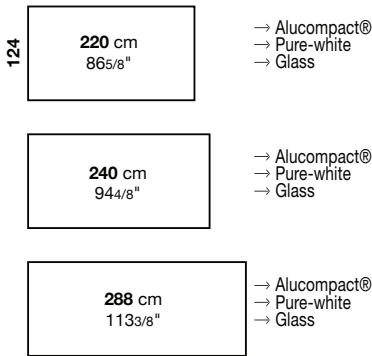

Tops 10 mm thick

Depth 124 cm
Depth 487/8"