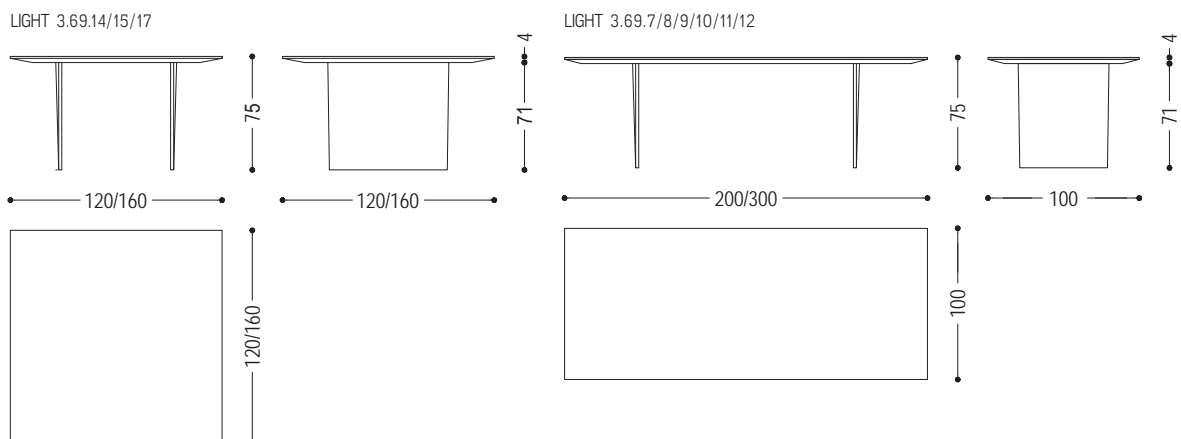

AVAILABLE FINISHES:

A1: walnut without knots, walnut with knots

A2: oak without knots, oak with knots, cherry

A4: oak without knots pigmented: white milk, total black
oak with knots pigmented: white milk, total black