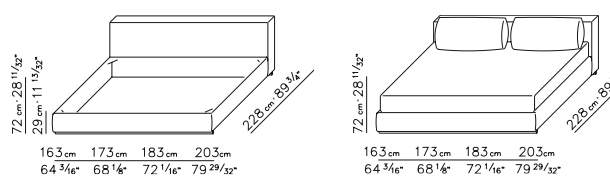

DIMENSIONI US

COLLEZIONE LETTI/ GROUNDPIECE SLIM

BASE RIGIDA CON PIANALE IN LEGNO • BASE IN WOOD • ROST AUS HOLZ

SCHEDA TECNICA | DATA SHEET

BASE RIGIDA CON PIANALE IN LEGNO | BASE IN WOOD

	LETTO 160 BED 160	LETTO 170 BED 170	LETTO 180 BED 180	LETTO 200 BED 200
A	203 cm 79 29/32"	203 cm 79 29/32"	203 cm 79 29/32"	203 cm 79 29/32"
B	81 cm 31 7/8"	86 cm 33 27/32"	91 cm 35 13/16"	101 cm 39 3/4"
C	163 cm 64 3/16"	173 cm 68 1/8"	183 cm 72 1/16"	203 cm 79 29/32"

BASE CON PIANALE A DOGHE IN LEGNO | BASE WITH PLATFORM FITTED WITH WOODEN SLATS

	LETTO 160 BED 160	LETTO 170 BED 170	LETTO 180 BED 180	LETTO 200 BED 200	US QUEEN SIZE	US KING SIZE
A	203 cm 79 29/32"	203 cm 79 29/32"	203 cm 79 29/32"	203 cm 79 29/32"	81 3/32" 206 cm	81 3/32" 206 cm
B	163 cm 64 3/16"	173 cm 68 1/8"	183 cm 72 1/16"	203 cm 79 29/32"	61 13/32" 156 cm	77 5/32" 196 cm
A'	197 cm 77 9/16"	197 cm 77 9/16"	197 cm 77 9/16"	197 cm 77 9/16"	78 3/4" 200 cm	78 3/4" 200 cm
B'	153 cm 60 1/4"	163 cm 64 3/16"	173 cm 68 1/8"	193 cm 75 31/32"	57 15/32" 146 cm	73 7/32" 186 cm

SCHEDA TECNICA | DATA SHEET

BASE CONTENITORE APRIBILE PIANALE A DOGHE | STORAGE BASE WITH MECHANISM PLATFORM FITTED WITH WOODEN SLATS

	LETTO 160 BED 160	LETTO 170 BED 170	LETTO 180 BED 180	LETTO 200 BED 200	US QUEEN SIZE	US KING SIZE
A	203 cm 79 29/32"	203 cm 79 29/32"	203 cm 79 29/32"	203 cm 79 29/32"	81 3/32" 206 cm	81 3/32" 206 cm
B	163 cm 64 3/16"	173 cm 68 1/8"	183 cm 72 1/16"	203 cm 79 29/32"	61 13/32" 156 cm	77 5/32" 196 cm
A'	197 cm 77 9/16"	197 cm 77 9/16"	197 cm 77 9/16"	197 cm 77 9/16"	78 3/4" 200 cm	78 3/4" 200 cm
B'	153 cm 60 1/4"	163 cm 64 3/16"	173 cm 68 1/8"	193 cm 75 31/32"	57 15/32" 146 cm	73 7/32" 186 cm