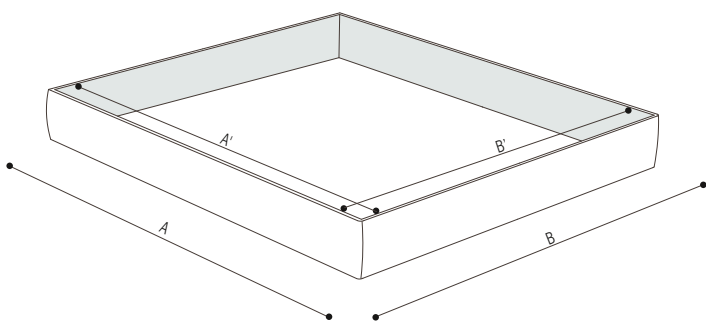

BASE CON PIANALE A DOGHE IN LEGNO | BASE WITH PLATFORM FITTED WITH WOODEN SLATS

	LETTO 160 BED 160	LETTO 170 BED 170	LETTO 180 BED 180	LETTO 200 BED 200	US QUEEN SIZE	US KING SIZE
A	203 cm 79 29/32"	203 cm 79 29/32"	203 cm 79 29/32"	203 cm 79 29/32"	81 3/32" 206 cm	81 3/32" 206 cm
B	163 cm 64 3/16"	173 cm 68 1/8"	183 cm 72 1/16"	203 cm 79 29/32"	61 13/32" 156 cm	77 5/32" 196 cm
A'	197 cm 77 9/16"	197 cm 77 9/16"	197 cm 77 9/16"	197 cm 77 9/16"	78 3/4" 200 cm	78 3/4" 200 cm
B'	153 cm 60 1/4"	163 cm 64 3/16"	173 cm 68 1/8"	193 cm 75 31/32"	57 15/32" 146 cm	73 7/32" 186 cm

SCHEDA TECNICA | DATA SHEET

BASE CONTENITORE APRIBILE PIANALE A DOGHE | STORAGE BASE WITH MECHANISM PLATFORM FITTED WITH WOODEN SLATS

	LETTO 160 BED 160	LETTO 170 BED 170	LETTO 180 BED 180	LETTO 200 BED 200	US QUEEN SIZE	US KING SIZE
A	203 cm 79 29/32"	203 cm 79 29/32"	203 cm 79 29/32"	203 cm 79 29/32"	81 3/32" 206 cm	81 3/32" 206 cm
B	163 cm 64 3/16"	173 cm 68 1/8"	183 cm 72 1/16"	203 cm 79 29/32"	61 13/32" 156 cm	77 5/32" 196 cm
A'	197 cm 77 9/16"	197 cm 77 9/16"	197 cm 77 9/16"	197 cm 77 9/16"	78 3/4" 200 cm	78 3/4" 200 cm
B'	153 cm 60 1/4"	163 cm 64 3/16"	173 cm 68 1/8"	193 cm 75 31/32"	57 15/32" 146 cm	73 7/32" 186 cm

GIROLETTO | FRAME

	LETTO 160 BED 160	LETTO 170 BED 170	LETTO 180 BED 180	LETTO 200 BED 200	US QUEEN SIZE	US KING SIZE
A	203 cm 79 29/32"	203 cm 79 29/32"	203 cm 79 29/32"	203 cm 79 29/32"	81 3/32" 206 cm	81 3/32" 206 cm
B	163 cm 64 3/16"	173 cm 68 1/8"	183 cm 72 1/16"	203 cm 79 29/32"	61 13/32" 156 cm	77 5/32" 196 cm
A'	197 cm 77 9/16"	197 cm 77 9/16"	197 cm 77 9/16"	197 cm 77 9/16"	78 3/4" 200 cm	78 3/4" 200 cm
B'	153 cm 60 1/4"	163 cm 64 3/16"	173 cm 68 1/8"	193 cm 75 31/32"	57 15/32" 146 cm	73 7/32" 186 cm