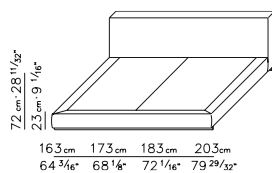

DIMENSIONI US

COLLEZIONE LETTI/ GROUNDPIECE SLIM

BASE RIGIDA CON PIANALE IN LEGNO • BASE IN WOOD • ROST AUS HOLZ

SCHEDA TECNICA | DATA SHEET

BASE RIGIDA CON PIANALE IN LEGNO | BASE IN WOOD

	LETTO 160 BED 160	LETTO 170 BED 170	LETTO 180 BED 180	LETTO 200 BED 200
A	203 cm 79 29/32"	203 cm 79 29/32"	203 cm 79 29/32"	203 cm 79 29/32"
B	81 cm 31 7/8"	86 cm 33 27/32"	91 cm 35 13/16"	101 cm 39 3/4"
C	163 cm 64 3/16"	173 cm 68 1/8"	183 cm 72 1/16"	203 cm 79 29/32"

BASE CON PIANALE A DOGHE IN LEGNO | BASE WITH PLATFORM FITTED WITH WOODEN SLATS

	LETTO 160 BED 160	LETTO 170 BED 170	LETTO 180 BED 180	LETTO 200 BED 200	US QUEEN SIZE	US KING SIZE
A	203 cm 79 29/32"	203 cm 79 29/32"	203 cm 79 29/32"	203 cm 79 29/32"	81 3/32" 206 cm	81 3/32" 206 cm
B	163 cm 64 3/16"	173 cm 68 1/8"	183 cm 72 1/16"	203 cm 79 29/32"	61 13/32" 156 cm	77 5/32" 196 cm
A'	197 cm 77 9/16"	197 cm 77 9/16"	197 cm 77 9/16"	197 cm 77 9/16"	78 3/4" 200 cm	78 3/4" 200 cm
B'	153 cm 60 1/4"	163 cm 64 3/16"	173 cm 68 1/8"	193 cm 75 31/32"	57 15/32" 146 cm	73 7/32" 186 cm

SCHEDA TECNICA | DATA SHEET

BASE CONTENITORE APRIBILE PIANALE A DOGHE | STORAGE BASE WITH MECHANISM PLATFORM FITTED WITH WOODEN SLATS

	LETTO 160 BED 160	LETTO 170 BED 170	LETTO 180 BED 180	LETTO 200 BED 200	US QUEEN SIZE	US KING SIZE
A	203 cm 79 29/32"	203 cm 79 29/32"	203 cm 79 29/32"	203 cm 79 29/32"	81 3/32" 206 cm	81 3/32" 206 cm
B	163 cm 64 3/16"	173 cm 68 1/8"	183 cm 72 1/16"	203 cm 79 29/32"	61 13/32" 156 cm	77 5/32" 196 cm
A'	197 cm 77 9/16"	197 cm 77 9/16"	197 cm 77 9/16"	197 cm 77 9/16"	78 3/4" 200 cm	78 3/4" 200 cm
B'	153 cm 60 1/4"	163 cm 64 3/16"	173 cm 68 1/8"	193 cm 75 31/32"	57 15/32" 146 cm	73 7/32" 186 cm