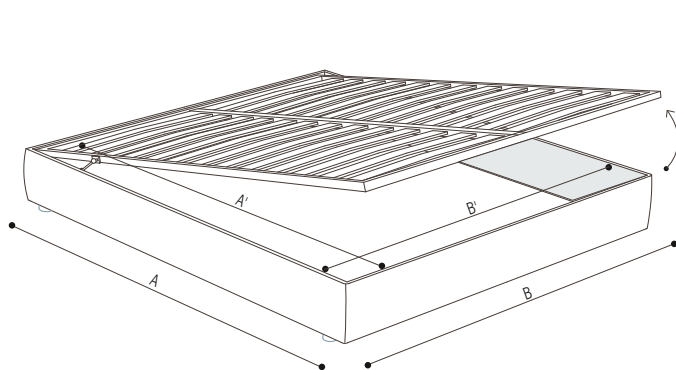

DIMENSIONI US

COLLEZIONE LETTI/ GROUNDPIECE SLIM

BASE RIGIDA CON PIANALE IN LEGNO • BASE IN WOOD • ROST AUS HOLZ

SCHEDA TECNICA | DATA SHEET

BASE RIGIDA CON PIANALE IN LEGNO | BASE IN WOOD

	LETTO 160 BED 160	LETTO 170 BED 170	LETTO 180 BED 180	LETTO 200 BED 200
A	203 cm 79 29/32"	203 cm 79 29/32"	203 cm 79 29/32"	203 cm 79 29/32"
B	81 cm 31 7/8"	86 cm 33 27/32"	91 cm 35 13/16"	101 cm 39 3/4"
C	163 cm 64 3/16"	173 cm 68 1/8"	183 cm 72 1/16"	203 cm 79 29/32"

BASE CON PIANALE A DOGHE IN LEGNO | BASE WITH PLATFORM FITTED WITH WOODEN SLATS

	LETTO 160 BED 160	LETTO 170 BED 170	LETTO 180 BED 180	LETTO 200 BED 200	US QUEEN SIZE	US KING SIZE
A	203 cm 79 29/32"	203 cm 79 29/32"	203 cm 79 29/32"	203 cm 79 29/32"	81 3/32" 206 cm	81 3/32" 206 cm
B	163 cm 64 3/16"	173 cm 68 1/8"	183 cm 72 1/16"	203 cm 79 29/32"	61 13/32" 156 cm	77 5/32" 196 cm
A'	197 cm 77 9/16"	197 cm 77 9/16"	197 cm 77 9/16"	197 cm 77 9/16"	78 3/4" 200 cm	78 3/4" 200 cm
B'	153 cm 60 1/4"	163 cm 64 3/16"	173 cm 68 1/8"	193 cm 75 31/32"	57 15/32" 146 cm	73 7/32" 186 cm

SCHEDA TECNICA | DATA SHEET

BASE CONTENITORE APRIBILE PIANALE A DOGHE | STORAGE BASE WITH MECHANISM PLATFORM FITTED WITH WOODEN SLATS

	LETTO 160 BED 160	LETTO 170 BED 170	LETTO 180 BED 180	LETTO 200 BED 200	US QUEEN SIZE	US KING SIZE
A	203 cm 79 29/32"	203 cm 79 29/32"	203 cm 79 29/32"	203 cm 79 29/32"	81 3/32" 206 cm	81 3/32" 206 cm
B	163 cm 64 3/16"	173 cm 68 1/8"	183 cm 72 1/16"	203 cm 79 29/32"	61 13/32" 156 cm	77 5/32" 196 cm
A'	197 cm 77 9/16"	197 cm 77 9/16"	197 cm 77 9/16"	197 cm 77 9/16"	78 3/4" 200 cm	78 3/4" 200 cm
B'	153 cm 60 1/4"	163 cm 64 3/16"	173 cm 68 1/8"	193 cm 75 31/32"	57 15/32" 146 cm	73 7/32" 186 cm