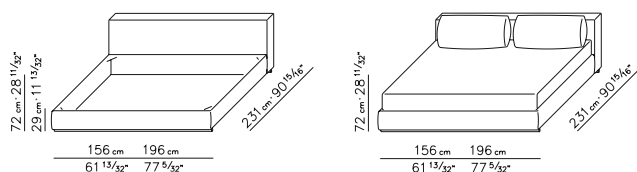

DIMENSIONI US

COLLEZIONE LETTI/ GROUNDPIECE SLIM

BASE RIGIDA CON PIANALE IN LEGNO • BASE IN WOOD • ROST AUS HOLZ

SCHEDA TECNICA | DATA SHEET

BASE RIGIDA CON PIANALE IN LEGNO | BASE IN WOOD

	LETTO 160 BED 160	LETTO 170 BED 170	LETTO 180 BED 180	LETTO 200 BED 200
A	203 cm 79 29/32"	203 cm 79 29/32"	203 cm 79 29/32"	203 cm 79 29/32"
B	81 cm 31 7/8"	86 cm 33 27/32"	91 cm 35 13/16"	101 cm 39 3/4"
C	163 cm 64 3/16"	173 cm 68 1/8"	183 cm 72 1/16"	203 cm 79 29/32"

BASE CON PIANALE A DOGHE IN LEGNO | BASE WITH PLATFORM FITTED WITH WOODEN SLATS

	LETTO 160 BED 160	LETTO 170 BED 170	LETTO 180 BED 180	LETTO 200 BED 200	US QUEEN SIZE	US KING SIZE
A	203 cm 79 29/32"	203 cm 79 29/32"	203 cm 79 29/32"	203 cm 79 29/32"	81 3/32" 206 cm	81 3/32" 206 cm
B	163 cm 64 3/16"	173 cm 68 1/8"	183 cm 72 1/16"	203 cm 79 29/32"	61 13/32" 156 cm	77 5/32" 196 cm
A'	197 cm 77 9/16"	197 cm 77 9/16"	197 cm 77 9/16"	197 cm 77 9/16"	78 3/4" 200 cm	78 3/4" 200 cm
B'	153 cm 60 1/4"	163 cm 64 3/16"	173 cm 68 1/8"	193 cm 75 31/32"	57 15/32" 146 cm	73 7/32" 186 cm

SCHEDA TECNICA | DATA SHEET

BASE CONTENITORE APRIBILE PIANALE A DOGHE | STORAGE BASE WITH MECHANISM PLATFORM FITTED WITH WOODEN SLATS

	LETTO 160 BED 160	LETTO 170 BED 170	LETTO 180 BED 180	LETTO 200 BED 200	US QUEEN SIZE	US KING SIZE
A	203 cm 79 29/32"	203 cm 79 29/32"	203 cm 79 29/32"	203 cm 79 29/32"	81 3/32" 206 cm	81 3/32" 206 cm
B	163 cm 64 3/16"	173 cm 68 1/8"	183 cm 72 1/16"	203 cm 79 29/32"	61 13/32" 156 cm	77 5/32" 196 cm
A'	197 cm 77 9/16"	197 cm 77 9/16"	197 cm 77 9/16"	197 cm 77 9/16"	78 3/4" 200 cm	78 3/4" 200 cm
B'	153 cm 60 1/4"	163 cm 64 3/16"	173 cm 68 1/8"	193 cm 75 31/32"	57 15/32" 146 cm	73 7/32" 186 cm