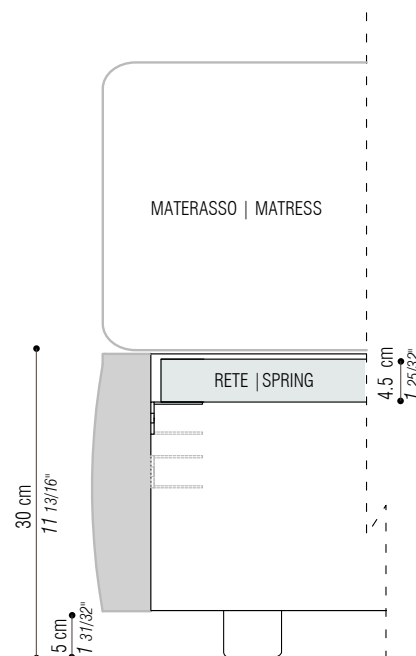

DIMENSIONI US

COLLEZIONE LETTI/ GROUNDPIECE SLIM

BASE RIGIDA CON PIANALE IN LEGNO • BASE IN WOOD • ROST AUS HOLZ

SCHEDA TECNICA | DATA SHEET

BASE RIGIDA CON PIANALE IN LEGNO | BASE IN WOOD

	LETTO 160 BED 160	LETTO 170 BED 170	LETTO 180 BED 180	LETTO 200 BED 200
A	203 cm 79 29/32"	203 cm 79 29/32"	203 cm 79 29/32"	203 cm 79 29/32"
B	81 cm 31 7/8"	86 cm 33 27/32"	91 cm 35 13/16"	101 cm 39 3/4"
C	163 cm 64 3/16"	173 cm 68 1/8"	183 cm 72 1/16"	203 cm 79 29/32"

BASE CON PIANALE A DOGHE IN LEGNO | BASE WITH PLATFORM FITTED WITH WOODEN SLATS

	LETTO 160 BED 160	LETTO 170 BED 170	LETTO 180 BED 180	LETTO 200 BED 200	US QUEEN SIZE	US KING SIZE
A	203 cm 79 29/32"	203 cm 79 29/32"	203 cm 79 29/32"	203 cm 79 29/32"	81 3/32" 206 cm	81 3/32" 206 cm
B	163 cm 64 3/16"	173 cm 68 1/8"	183 cm 72 1/16"	203 cm 79 29/32"	61 13/32" 156 cm	77 5/32" 196 cm
A'	197 cm 77 9/16"	197 cm 77 9/16"	197 cm 77 9/16"	197 cm 77 9/16"	78 3/4" 200 cm	78 3/4" 200 cm
B'	153 cm 60 1/4"	163 cm 64 3/16"	173 cm 68 1/8"	193 cm 75 31/32"	57 15/32" 146 cm	73 7/32" 186 cm

SCHEDA TECNICA | DATA SHEET

BASE CONTENITORE APRIBILE PIANALE A DOGHE | STORAGE BASE WITH MECHANISM PLATFORM FITTED WITH WOODEN SLATS

	LETTO 160 BED 160	LETTO 170 BED 170	LETTO 180 BED 180	LETTO 200 BED 200	US QUEEN SIZE	US KING SIZE
A	203 cm 79 29/32"	203 cm 79 29/32"	203 cm 79 29/32"	203 cm 79 29/32"	81 3/32" 206 cm	81 3/32" 206 cm
B	163 cm 64 3/16"	173 cm 68 1/8"	183 cm 72 1/16"	203 cm 79 29/32"	61 13/32" 156 cm	77 5/32" 196 cm
A'	197 cm 77 9/16"	197 cm 77 9/16"	197 cm 77 9/16"	197 cm 77 9/16"	78 3/4" 200 cm	78 3/4" 200 cm
B'	153 cm 60 1/4"	163 cm 64 3/16"	173 cm 68 1/8"	193 cm 75 31/32"	57 15/32" 146 cm	73 7/32" 186 cm