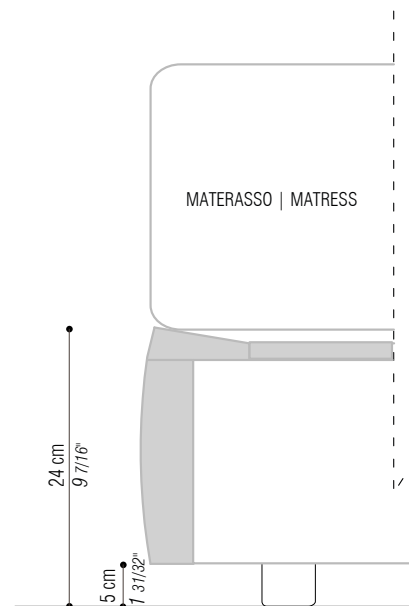

DIMENSIONI US

COLLEZIONE LETTI/ GROUNDPIECE SLIM

BASE RIGIDA CON PIANALE IN LEGNO • BASE IN WOOD • ROST AUS HOLZ

SCHEDA TECNICA | DATA SHEET

BASE RIGIDA CON PIANALE IN LEGNO | BASE IN WOOD

	LETTO 160 BED 160	LETTO 170 BED 170	LETTO 180 BED 180	LETTO 200 BED 200
A	203 cm 79 29/32"	203 cm 79 29/32"	203 cm 79 29/32"	203 cm 79 29/32"
B	81 cm 31 7/8"	86 cm 33 27/32"	91 cm 35 13/16"	101 cm 39 3/4"
C	163 cm 64 3/16"	173 cm 68 1/8"	183 cm 72 1/16"	203 cm 79 29/32"

BASE CON PIANALE A DOGHE IN LEGNO | BASE WITH PLATFORM FITTED WITH WOODEN SLATS

	LETTO 160 BED 160	LETTO 170 BED 170	LETTO 180 BED 180	LETTO 200 BED 200	US QUEEN SIZE	US KING SIZE
A	203 cm 79 29/32"	203 cm 79 29/32"	203 cm 79 29/32"	203 cm 79 29/32"	81 3/32" 206 cm	81 3/32" 206 cm
B	163 cm 64 3/16"	173 cm 68 1/8"	183 cm 72 1/16"	203 cm 79 29/32"	61 13/32" 156 cm	77 5/32" 196 cm
A'	197 cm 77 9/16"	197 cm 77 9/16"	197 cm 77 9/16"	197 cm 77 9/16"	78 3/4" 200 cm	78 3/4" 200 cm
B'	153 cm 60 1/4"	163 cm 64 3/16"	173 cm 68 1/8"	193 cm 75 31/32"	57 15/32" 146 cm	73 7/32" 186 cm

SCHEDA TECNICA | DATA SHEET

BASE CONTENITORE APRIBILE PIANALE A DOGHE | STORAGE BASE WITH MECHANISM PLATFORM FITTED WITH WOODEN SLATS

	LETTO 160 BED 160	LETTO 170 BED 170	LETTO 180 BED 180	LETTO 200 BED 200	US QUEEN SIZE	US KING SIZE
A	203 cm 79 29/32"	203 cm 79 29/32"	203 cm 79 29/32"	203 cm 79 29/32"	81 3/32" 206 cm	81 3/32" 206 cm
B	163 cm 64 3/16"	173 cm 68 1/8"	183 cm 72 1/16"	203 cm 79 29/32"	61 13/32" 156 cm	77 5/32" 196 cm
A'	197 cm 77 9/16"	197 cm 77 9/16"	197 cm 77 9/16"	197 cm 77 9/16"	78 3/4" 200 cm	78 3/4" 200 cm
B'	153 cm 60 1/4"	163 cm 64 3/16"	173 cm 68 1/8"	193 cm 75 31/32"	57 15/32" 146 cm	73 7/32" 186 cm