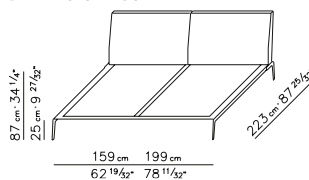

INTRODUCED

2006 / 2008 / 2012

PRODUCT BEDS (DIM.

166X220/176X220/186X220/206X220

CM.)

INTRODUCED 2012

BASE FRAME IN METAL

COVERED WITH HIDE

INSERT WITH

POLYURETHANE

AND DACRON PADDING

COVERED WITH A

PROTECTIVE FABRIC

LINING

CUSHIONS

30X40/50X80/80X80 CM.

FEET IN METAL

(AVAILABLE FINISHINGS

TO BE VERIFIED

IN THE PRICELIST)

MATRESS

DIMENSIONS TO BE

VERIFIED

IN THE PRICELIST

UPHOLSTERY

REMOVABLE FABRIC

OR LEATHER COVERS

DIMENSIONI US

SCHEDA TECNICA | DATA SHEET

BASE TELAIO IN METALLO CON PIANALI IN LEGNO | BASE FRAME IN METAL WITH WOODEN BASE

	LETTO 160 BED 160	LETTO 170 BED 170	LETTO 180 BED 180	LETTO 200 BED 200	US QUEEN SIZE	US KING SIZE
A	220 cm 79 29/32"	220 cm 79 29/32"	220 cm 79 29/32"	220 cm 79 29/32"	223 cm 87 25/32"	223 cm 87 25/32"
A'	192.5 cm 75 25/32"	192.5 cm 75 25/32"	192.5 cm 75 25/32"	192.5 cm 75 25/32"	195.5 cm 76 31/32"	195.5 cm 76 31/32"
B	166 cm 64 3/16"	176 cm 68 1/8"	186 cm 72 1/16"	206 cm 79 29/32"	160 cm 63"	200 cm 78 3/4"
B'	74 cm 31 7/8"	79 cm 33 27/32"	84 cm 35 13/16"	94 cm 39 3/4"	71 cm 27 15/16"	91 cm 35 13/16"
C	201 cm 79 1/8"	201 cm 79 1/8"	201 cm 79 1/8"	201 cm 79 1/8"	204 cm 80 5/16"	204 cm 80 5/16"
C'	162 cm 63 25/32"	172 cm 67 23/32"	182 cm 71 21/32"	202 cm 79 17/32"	156 cm 62 19/32"	196 cm 77 5/32"