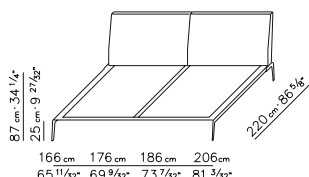

INTRODUCED

2006 / 2008 / 2012

PRODUCT BEDS (DIM.

166X220/176X220/186X220/206X220

CM.)

INTRODUCED 2012

BASE FRAME IN METAL

COVERED WITH HIDE

INSERT WITH

POLYURETHANE

AND DACRON PADDING

COVERED WITH A

PROTECTIVE FABRIC

LINING

CUSHIONS

30X40/50X80/80X80 CM.

FEET IN METAL

(AVAILABLE FINISHINGS

TO BE VERIFIED

IN THE PRICELIST)

MATRESS

DIMENSIONS TO BE

VERIFIED

IN THE PRICELIST

UPHOLSTERY

REMOVABLE FABRIC

OR LEATHER COVERS

DIMENSIONI US

SCHEDA TECNICA | DATA SHEET

BASE TELAIO IN METALLO CON PIANALI IN LEGNO | BASE FRAME IN METAL WITH WOODEN BASE

	LETTO 160 BED 160	LETTO 170 BED 170	LETTO 180 BED 180	LETTO 200 BED 200	US QUEEN SIZE	US KING SIZE
A	220 cm 79 29/32"	220 cm 79 29/32"	220 cm 79 29/32"	220 cm 79 29/32"	223 cm 87 25/32"	223 cm 87 25/32"
A'	192.5 cm 75 25/32"	192.5 cm 75 25/32"	192.5 cm 75 25/32"	192.5 cm 75 25/32"	195.5 cm 76 31/32"	195.5 cm 76 31/32"
B	166 cm 64 3/16"	176 cm 68 1/8"	186 cm 72 1/16"	206 cm 79 29/32"	160 cm 63"	200 cm 78 3/4"
B'	74 cm 31 7/8"	79 cm 33 27/32"	84 cm 35 13/16"	94 cm 39 3/4"	71 cm 27 15/16"	91 cm 35 13/16"
C	201 cm 79 1/8"	201 cm 79 1/8"	201 cm 79 1/8"	201 cm 79 1/8"	204 cm 80 5/16"	204 cm 80 5/16"
C'	162 cm 63 25/32"	172 cm 67 23/32"	182 cm 71 21/32"	202 cm 79 17/32"	156 cm 62 19/32"	196 cm 77 5/32"