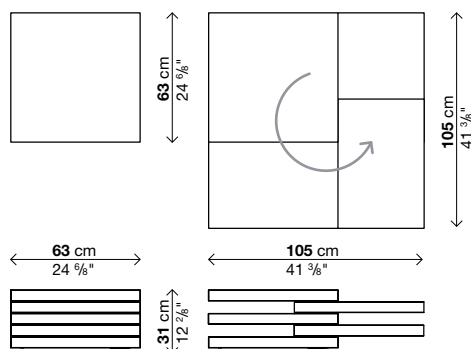

Rotor

Designed by Luciano Bertoncini

An occasional table for the day area which changes shape, thanks to mobile surfaces that create continuously changing lines. The upper and lower top are fixed while the three middle tops can rotate 360°, providing various options with regard to surfaces and use.

Finishes for tops:

Wengé stained Oak

Grey Oak

Ebony

White laminate

Anthracite grey laminate

Black laminate

Red laminate (colour reference "red polyurethane PO2")

Beige laminate

Lacquered gloss white Ral 9010 (LL1)

Lacquered gloss red Ral 3003 (LL2)

Lacquered gloss anthracite grey Ral 7016 (LL3)

Lacquered gloss black Ral 9005

Lacquered matt white Ral 9010

Lacquered matt red Ral 3003

Lacquered matt anthracite grey Ral 7016

Lacquered matt black Ral 9005

Code	Finish	Vol.
25ROT01	laminate	0.20
	wood	
	matt lacquer	
	gloss lacquer	

Nr. packages 1

! Important: matt or gloss black lacquer may show slight imperfections due to the nature of the colour. These imperfections, however, are always in compliance with the accepted standards of quality.