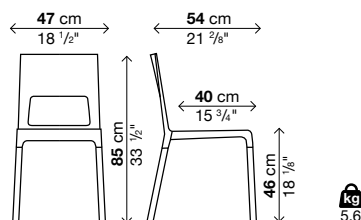

Face

Designer Luca Nichetto

Stackable chair, also for outdoor use, with anodized aluminium legs and single frame in hard moulded polyurethane. This material, which is very sturdy and easy to clean, make the seat versatile and usable in both homes and common areas. The hole in the back, which is also useful as a handle, ensure flexibility and greater conformity to the body of the occupant. Also available in a single-colour version with legs in painted aluminium.

Leg finish:

Anodised aluminium

Aluminium with lacquer in a colour to match the seat

Body finish:

White polyurethane (PO1)

Red polyurethane (PO2)

Black polyurethane (PO3)

Beige polyurethane (PO4)

Stacking chair (L) max 10

Code	Body	Legs	Vol.
05FAC01	polyurethane	anodised aluminium	0.36
05FAC02	polyurethane	colour to match the seat	0.36

4 chairs in each package