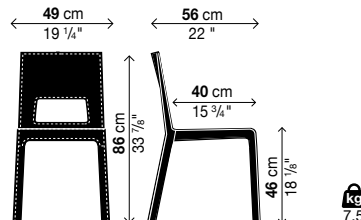

Finish of cover:

Hide (C1 → C12)

For stitching and edge colours refer to "colour chart" on page 80.

Stacking chair (L) max 4

Code	Finish of cover	Vol.
05FAC05	hide C1 → C12	0.36

4 chairs in each package

Finishes