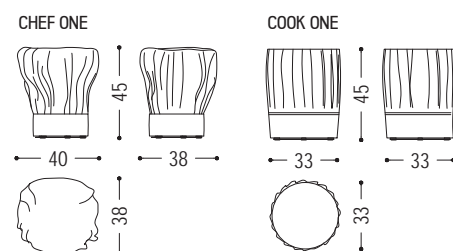

Stools made from single blocks of scented cedar, reproductions of oversized cook's caps.

FOR CATEGORY A7 (CEDARWOOD): HAND SANDED EFFECT FINISH, ONLY SEAT SMOOTH SANDED

CODE	SIZE	A7	A9
CHEF ONE	W.40 x D.38 x H.45	■	■
COOK ONE	Ø 33 x H.45	■	■

AVAILABLE FINISHES:

A7: cedar

A9: cedar contract finish, vulcano cedar