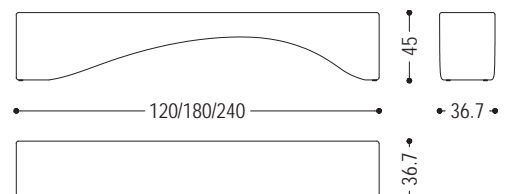

Bench in a single block of scented cedar. Distinguished by its arched shape below the seat that exalts the wood grains and the shades of the natural cedar.

CODE	SIZE	A7	A9
CURVE BENCH 1	W.120 x D.36,7 x H.45	■	■
CURVE BENCH	W.180 x D.36,7 x H.45	■	■
CURVE BENCH 2	W.240 x D.36,7 x H.45	■	■

AVAILABLE FINISHES:

A7: cedar

A9: cedar contract finish, vulcano cedar