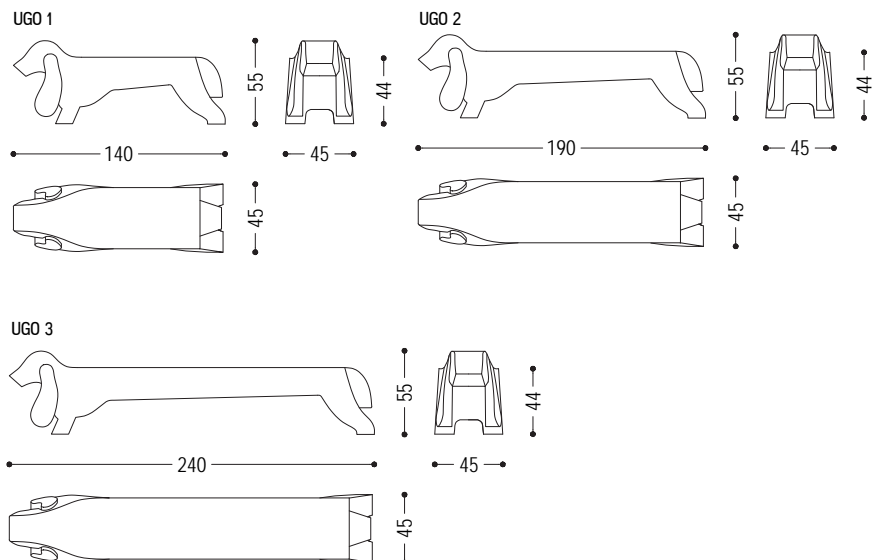

Bench made from a single block of scented cedar with its sculptured shape inspired by the animal world.

CODE	SIZE	A7	A9
UGO 1	W.140 x D.45 x H.44/55	■	■
UGO 2	W.190 x D.45 x H.44/55	■	■
UGO 3	W.240 x D.45 x H.44/55	■	■

AVAILABLE FINISHES:

A7: cedar

A9: cedar contract finish, vulcano cedar