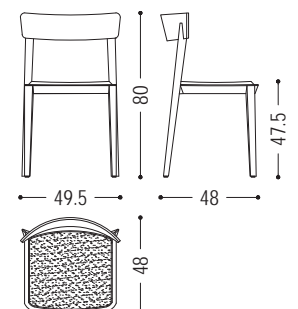

Chair entirely made of solid wood, with padded built-in seat covered in leather.

CODE	SIZE	LEATHER FABRIC	A1	A2	A4
MIA LEATHER	W.49,5 x D.48 x H.47,5/80	D3	■	■	■
		D4	■	■	■
		D6	■	■	■

AVAILABLE FINISHES:

A1: walnut without knots

A2: oak without knots

A4: oak without knots pigmented: white milk, total black
oak with knots pigmented: white milk

D3: leather: camoscio, cristal

D4: leather: utah, nabuk

D6: COL