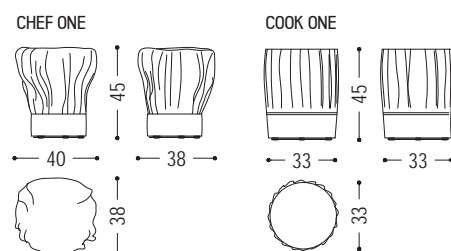

Stools made from single blocks of scented cedar, reproductions of oversized cook's caps.

CODE	SIZE	A7	A9
CHEF ONE	W.40 x D.38 x H.45	■	■
COOK ONE	Ø 33 x H.45	■	■

**AVAILABLE FINISHES:**

**A7:** cedar

**A9:** cedar contract finish, vulcano cedar