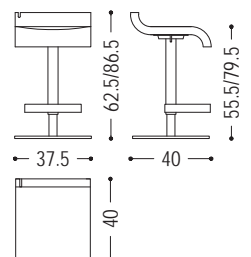

Swivel stool with a solid wood seat, available in different versions. Leg in satin steel, the height can be regulated via a telescopic gas column.

CODE	SIZE	A1	A2	A4
15.03.1	W.37,5 x D.40 x H.62,5/86,5	■	■	■

AVAILABLE FINISHES:

A1: walnut without knots, walnut with knots

A2: oak without knots, oak with knots, cherry

A4: oak without knots pigmented: white milk, total black
oak with knots pigmented: white milk, total black