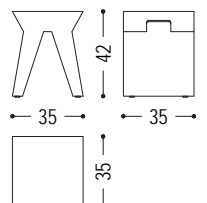

Stool in solid wood of scented cedar machined from a single block, characterised by a geometrical shape with lateral grooves for easy grip.

CODE	SIZE	A7	A9
SID	W.35 x D.35 x H.42	■	■

AVAILABLE FINISHES:

A7: cedar

A9: cedar contract finish, vulcano cedar