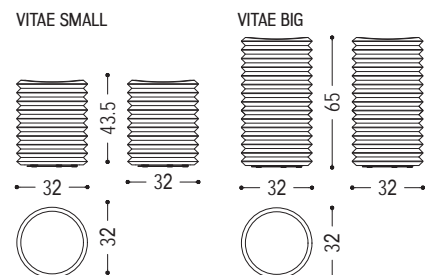

Stool in solid wood of scented cedar or walnut machined from a single block, available in two versions, small and big, and inspired by the classic mechanical screw.

CODE	SIZE	A1	A7	A9
VITAE SMALL	Ø 32 x H.43,5	■	■	■
VITAE BIG	Ø 32 x H.65	■	■	■

AVAILABLE FINISHES:

A1: walnut with knots

A7: cedar

A9: cedar contract finish, vulcano cedar