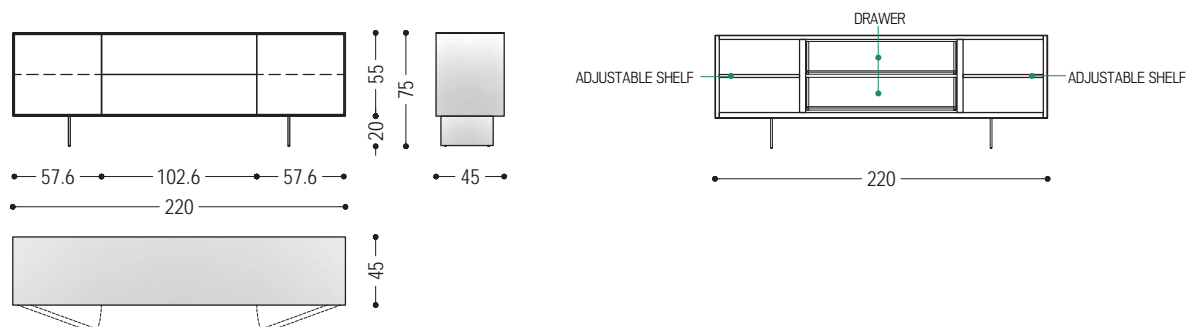

RIALTO FLY

STANDARD VERSION: DOORS AND DRAWERS WITH PUSH-PULL SYSTEM, ON METAL RUNNERS; WOODEN BACK

ATTENTION: FOR RIALTO FLY METAL THE IRON FRAME IS ALREADY INCLUDED IN THE PRICE (BACK EXCLUDED)

CODE	SIZE	STRUCTURE	FRONTS			
			A1	A2	A4	A6
RIALTO_FLY WOOD	W.220 x D.45 x H.75	WALNUT WITH AND WITHOUT KNOTS	■			
		OAK WITH AND WITHOUT KNOTS		■	■	■
		PIGMENTED OAK WITH AND WITHOUT KNOTS			■	
RIALTO_FLY METAL	W.220 x D.45 x H.75	B2	■	■	■	■
		B3	■	■	■	■

AVAILABLE FINISHES:

A1: walnut without knots, walnut with knots

A2: oak without knots, oak with knots

A4: oak without knots pigmented: total black

oak with knots pigmented: total black

N.B.: pigmented surfaces only outside, inside oak

A6: briccola

B2: lacquered iron: irondust, RAL (only selected colours)

B3: lacquered iron matt brushed effect: aged bronze, stainless steel, titanium

N.B.: UPON REQUEST INSIDE OF DRAWERS IN SCENTED CEDARWOOD, SAME PRICE

FEASIBILITY BACK OPTIONS	
A4	■
B2	■
B3	■

AVAILABLE FINISHES:

A4: oak without knots pigmented: total black

oak with knots pigmented: total black

N.B.: pigmented surfaces only outside, inside oak

B2: lacquered iron: irondust, RAL (only selected colours)

B3: lacquered iron matt brushed effect: aged bronze, stainless steel, titanium