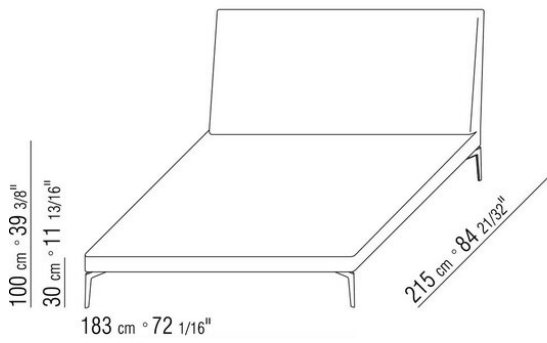

COD. 015DM3