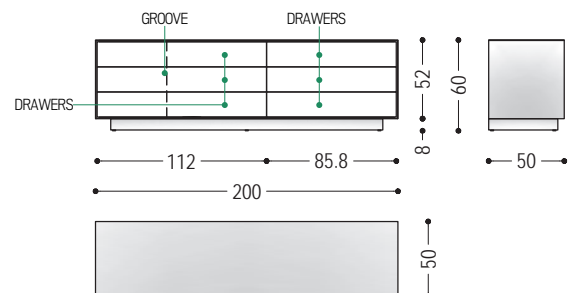

Sideboard in solid wood and blockboard, with iron or wooden frame, characterized by drawers assembled with dovetail joints.

STANDARD COMPOSITION: 6 DRAWERS

RIALTO LOWBOARD

CODE	SIZE	STRUCTURE	FRONTS			
			A1	A2	A4	A6
RIALTO LOWBOARD WOOD	W.200 x D.50 x H.60	WALNUT WITH AND WITHOUT KNOTS	■			
		OAK WITH AND WITHOUT KNOTS		■	■	■
		PIGMENTED OAK WITH AND WITHOUT KNOTS			■	
RIALTO LOWBOARD METAL	W.200 x D.50 x H.60	B2	■	■	■	■
		B3	■	■	■	■

A6: briccola

B2: lacquered iron: iron dust, RAL (only selected colours)

B3: lacquered iron matt brushed effect: aged bronze, stainless steel, titanium

WOOD

A1

walnut without knots

walnut with knots

A2