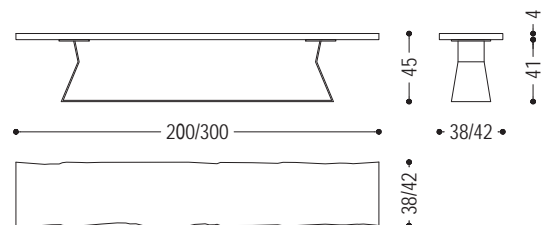

Bench with seat in solid wood, composed of a single plank with natural edges, combined with a base in iron plate characterized by geometric lines.

CODE	SIZE	BASE	A1	A2	A4
BEDROCK-BENCH	W.200 x D.38/42 x H.45	B2	■	■	■
		B3	■	■	■
BEDROCK-BENCH 1	W.220 x D.38/42 x H.45	B2	■	■	■
		B3	■	■	■
BEDROCK-BENCH 2	W.240 x D.38/42 x H.45	B2	■	■	■
		B3	■	■	■
BEDROCK-BENCH 3	W.260 x D.38/42 x H.45	B2	■	■	■
		B3	■	■	■
BEDROCK-BENCH 4	W.280 x D.38/42 x H.45	B2	■	■	■
		B3	■	■	■
BEDROCK-BENCH 5	W.300 x D.38/42 x H.45	B2	■	■	■
		B3	■	■	■

AVAILABLE FINISHES:

- **A1:** walnut with knots
- **A2:** oak with knots
- **A4:** oak without knots pigmented: white milk
  oak with knots pigmented: white milk, total black
- **B2:** lacquered iron: iron dust, RAL (only selected colours)
- **B3:** lacquered iron matt brushed effect: aged bronze, stainless steel, titanium