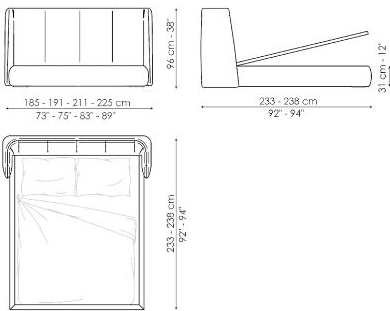

Data sheet

Basket

Width: 185-191-211-225cm
Depth: 233-238cm
Height: 96cm

Basket open

Width: 186-192-212-226cm
Depth: 233-238cm
Height: 96cm

Basket plus

Width: 185-191-211-225cm
Depth: 233-238cm
Height: 96cm

Basket plus open

Width: 186-192-212-226cm
Depth: 233-238cm
Height: 96cm

Basket air

Width: 170-176-196-210cm
Depth: 234-239cm
Height: 101cm

Basket air plus

Width: 170-176-196-210cm
Depth: 234-239cm
Height: 101cm