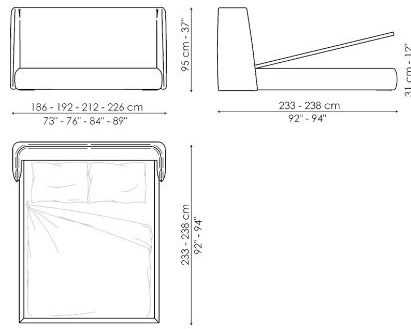

BONALDO

Basket

The Basket unique bed headboard has been designed by calibrating large shapes with soft, enveloping lines. This double bed is covered in fabric, leather or eco-leather, completely removable. There are many variations to the design: in addition to Basket, there is the Basket plus model,

featuring sophisticated tucks on the headboard. The Basket, and Basket plus are also made in the "open" version: the practical unit provides valuable additional space for storing covers, cushions and everything necessary for the bedroom.

Data sheet

Basket

Width: 185-191-211-225cm
Depth: 233-238cm
Height: 96cm

Basket open

Width: 186-192-212-226cm
Depth: 233-238cm
Height: 96cm

Basket plus

Width: 185-191-211-225cm
Depth: 233-238cm
Height: 96cm

Basket plus open

Width: 186-192-212-226cm
Depth: 233-238cm
Height: 96cm

Basket air

Width: 170-176-196-210cm
Depth: 234-239cm
Height: 101cm

Basket air plus

Width: 170-176-196-210cm
Depth: 234-239cm
Height: 101cm