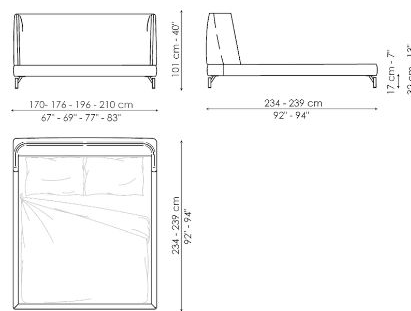

featuring sophisticated tucks on the headboard. The Basket, and Basket plus are also made in the "open" version: the practical unit provides valuable additional space for storing covers, cushions and everything necessary for the bedroom.

Data sheet

Basket

Width: 185-191-211-225cm
Depth: 233-238cm
Height: 96cm

Basket open

Width: 186-192-212-226cm
Depth: 233-238cm
Height: 96cm

Basket plus

Width: 185-191-211-225cm
Depth: 233-238cm
Height: 96cm

Basket plus open

Width: 186-192-212-226cm
Depth: 233-238cm
Height: 96cm

Basket air

Width: 170-176-196-210cm
Depth: 234-239cm
Height: 101cm

Basket air plus

Width: 170-176-196-210cm
Depth: 234-239cm
Height: 101cm