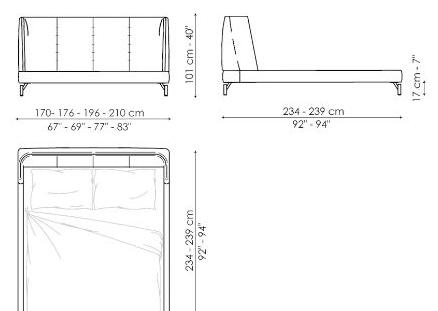

Data sheet

Basket

Width: 185-191-211-225cm
Depth: 233-238cm
Height: 96cm

Basket open

Width: 186-192-212-226cm
Depth: 233-238cm
Height: 96cm

Basket plus

Width: 185-191-211-225cm
Depth: 233-238cm
Height: 96cm

Basket plus open

Width: 186-192-212-226cm
Depth: 233-238cm
Height: 96cm

Basket air

Width: 170-176-196-210cm
Depth: 234-239cm
Height: 101cm

Basket air plus

Width: 170-176-196-210cm
Depth: 234-239cm
Height: 101cm