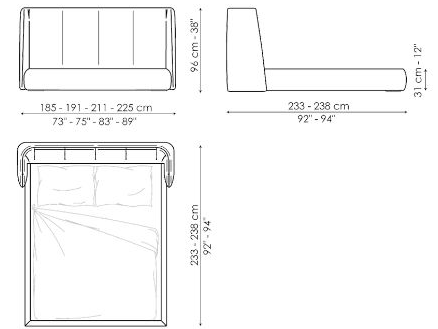

Data sheet

Basket

Width: 185-191-211-225cm
Depth: 233-238cm
Height: 96cm

Basket open

Width: 186-192-212-226cm
Depth: 233-238cm
Height: 96cm

Basket plus

Width: 185-191-211-225cm
Depth: 233-238cm
Height: 96cm

Basket plus open

Width: 186-192-212-226cm
Depth: 233-238cm
Height: 96cm

Basket air

Width: 170-176-196-210cm
Depth: 234-239cm
Height: 101cm

Basket air plus

Width: 170-176-196-210cm
Depth: 234-239cm
Height: 101cm