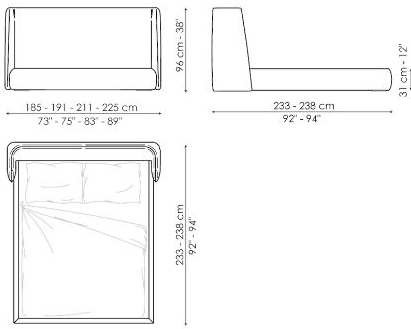

BONALDO

Basket

The Basket unique bed headboard has been designed by calibrating large shapes with soft, enveloping lines. This double bed is covered in fabric, leather or eco-leather, completely removable. There are many variations to the design: in addition to Basket, there is the Basket plus model,

featuring sophisticated tucks on the headboard. The Basket, and Basket plus are also made in the "open" version: the practical unit provides valuable additional space for storing covers, cushions and everything necessary for the bedroom.

Data sheet

Basket

Width: 185-191-211-225cm
Depth: 233-238cm
Height: 96cm

Basket open

Width: 186-192-212-226cm
Depth: 233-238cm
Height: 96cm

Basket plus

Width: 185-191-211-225cm
Depth: 233-238cm
Height: 96cm

Basket plus open

Width: 186-192-212-226cm
Depth: 233-238cm
Height: 96cm

Basket air

Width: 170-176-196-210cm
Depth: 234-239cm
Height: 101cm

Basket air plus

Width: 170-176-196-210cm
Depth: 234-239cm
Height: 101cm