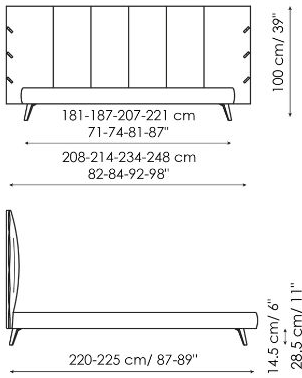

Data sheet

Cuff

Width: 208-214-234-248cm
 Depth: 220-225cm
 Height: 100cm

Cuff plus

Width: 208-214-234-248cm
 Depth: 220-225cm
 Height: 100cm

Cuff open

Width: 208-214-234-248cm
 Depth: 220-225cm
 Height: 100cm

Cuff hi

Width: 208-214-234-248cm
 Depth: 220-225cm
 Height: 118cm

Cuff hi plus

Width: 208-214-234-248cm
 Depth: 220-225cm
 Height: 118cm

Cuff hi open

Width: 208-214-234-248cm
 Depth: 220-225cm
 Height: 118cm