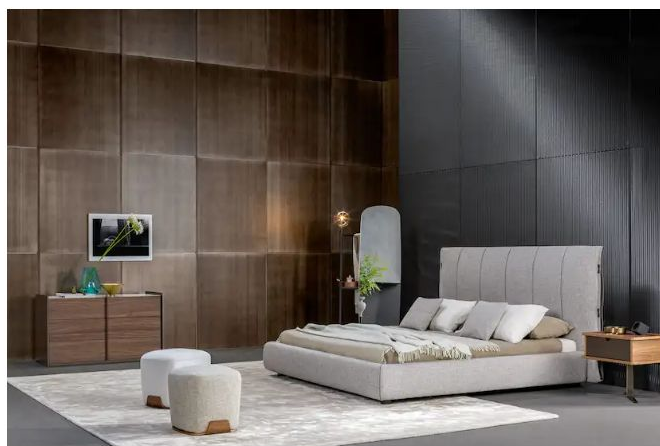

BONALDO

Cuff

Designer: **Mauro Lipparini**

The Cuff bed frame with upholstered headboard, available in double or single versions, is a bed that is made elegant by the exquisite details that give it character, such as the frog fastenings dotting the two flaps of the padded headboard, the pleating that runs vertically, the leather inserts that also enrich the bed frame and the painted metal feet in sophisticated hues. Available with completely removable cover in fabric, leather or eco-leather, Cuff is produced in various versions: with higher headboard (Cuff hi), with thicker

bed frame, low feet in painted wood and low (Cuff plus) or high (Cuff hi plus) headboard. In the versions with storage (Cuff open and Cuff hi open), valuable additional space is available for storing covers, cushions and everything necessary for the bedroom. The Cuff easy open and Cuff hi easy open versions are furnished with a convenient storage space and also a double-action mechanism that allows the bed surface to be completely raised to facilitate making and cleaning the bed.