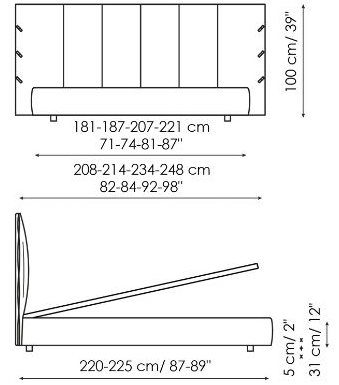

Data sheet

Cuff

Width: 208-214-234-248cm
 Depth: 220-225cm
 Height: 100cm

Cuff plus

Width: 208-214-234-248cm
 Depth: 220-225cm
 Height: 100cm

Cuff open

Width: 208-214-234-248cm
 Depth: 220-225cm
 Height: 100cm

Cuff hi

Width: 208-214-234-248cm
 Depth: 220-225cm
 Height: 118cm

Cuff hi plus

Width: 208-214-234-248cm
 Depth: 220-225cm
 Height: 118cm

Cuff hi open

Width: 208-214-234-248cm
 Depth: 220-225cm
 Height: 118cm