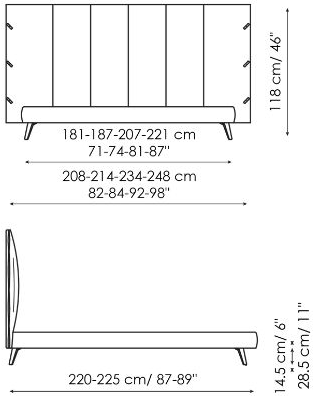

Data sheet

Cuff

Width: 208-214-234-248cm
 Depth: 220-225cm
 Height: 100cm

Cuff plus

Width: 208-214-234-248cm
 Depth: 220-225cm
 Height: 100cm

Cuff open

Width: 208-214-234-248cm
 Depth: 220-225cm
 Height: 100cm

Cuff hi

Width: 208-214-234-248cm
 Depth: 220-225cm
 Height: 118cm

Cuff hi plus

Width: 208-214-234-248cm
 Depth: 220-225cm
 Height: 118cm

Cuff hi open

Width: 208-214-234-248cm
 Depth: 220-225cm
 Height: 118cm