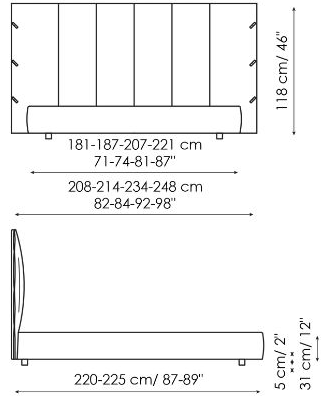

Data sheet

Cuff

Width: 208-214-234-248cm
 Depth: 220-225cm
 Height: 100cm

Cuff plus

Width: 208-214-234-248cm
 Depth: 220-225cm
 Height: 100cm

Cuff open

Width: 208-214-234-248cm
 Depth: 220-225cm
 Height: 100cm

Cuff hi

Width: 208-214-234-248cm
 Depth: 220-225cm
 Height: 118cm

Cuff hi plus

Width: 208-214-234-248cm
 Depth: 220-225cm
 Height: 118cm

Cuff hi open

Width: 208-214-234-248cm
 Depth: 220-225cm
 Height: 118cm