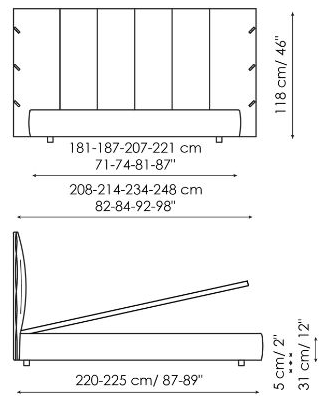

Data sheet

Cuff

Width: 208-214-234-248cm
 Depth: 220-225cm
 Height: 100cm

Cuff plus

Width: 208-214-234-248cm
 Depth: 220-225cm
 Height: 100cm

Cuff open

Width: 208-214-234-248cm
 Depth: 220-225cm
 Height: 100cm

Cuff hi

Width: 208-214-234-248cm
 Depth: 220-225cm
 Height: 118cm

Cuff hi plus

Width: 208-214-234-248cm
 Depth: 220-225cm
 Height: 118cm

Cuff hi open

Width: 208-214-234-248cm
 Depth: 220-225cm
 Height: 118cm