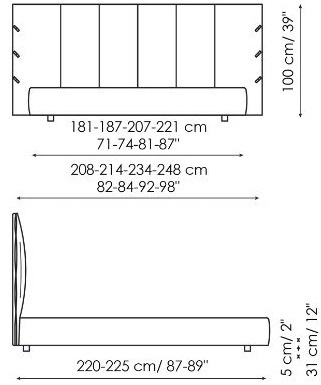

Data sheet

Cuff

Width: 208-214-234-248cm
 Depth: 220-225cm
 Height: 100cm

Cuff plus

Width: 208-214-234-248cm
 Depth: 220-225cm
 Height: 100cm

Cuff open

Width: 208-214-234-248cm
 Depth: 220-225cm
 Height: 100cm

Cuff hi

Width: 208-214-234-248cm
 Depth: 220-225cm
 Height: 118cm

Cuff hi plus

Width: 208-214-234-248cm
 Depth: 220-225cm
 Height: 118cm

Cuff hi open

Width: 208-214-234-248cm
 Depth: 220-225cm
 Height: 118cm