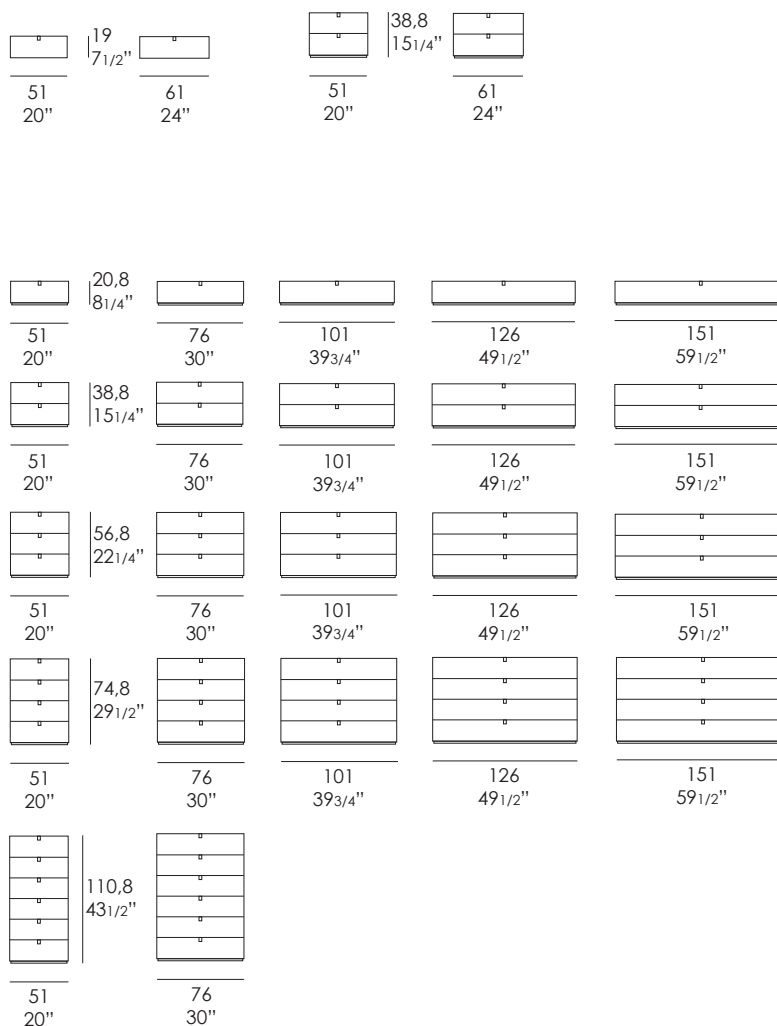

DEFILÈ - CRJ

Contenitori con maniglia in metallo finitura brown. Finiture: laccato opaco e lucido.
 Storage units with brown finish handles. Finishes: matt and high gloss lacquered.

DIMENSIONI - DIMENSIONS