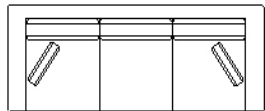

Charlie Sofa

SPECS

SOFAS AND ARMCHAIRS

250 SOFA

SYDNEY

269 Military Road, Cremorne 2090
02 9908 2660

MELBOURNE

681 Chapel Street, South Yarra 3141
03 9826 8777

FANULI
SYDNEY MELBOURNE EST 1976