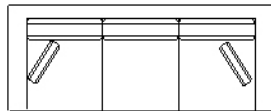

Charlie Sofa

SPECS

SOFAS AND ARMCHAIRS

260 SOFA

SYDNEY

269 Military Road, Cremorne 2090
02 9908 2660

MELBOURNE

681 Chapel Street, South Yarra 3141
03 9826 8777

FANULI
SYDNEY MELBOURNE EST 1976