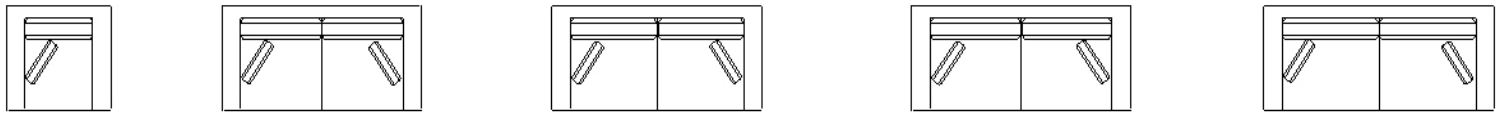

Charlie Sofa

SPECS

SOFAS AND ARMCHAIRS

102 CHAIR

195 SOFA

205 SOFA

215 SOFA

225 SOFA

SYDNEY

269 Military Road, Cremorne 2090
02 9908 2660

MELBOURNE

681 Chapel Street, South Yarra 3141
03 9826 8777

FANULI
SYDNEY MELBOURNE EST 1976