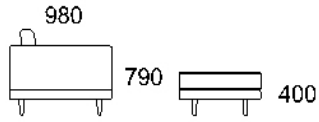

Charlie Sofa

SPECS

SOFAS AND ARMCHAIRS