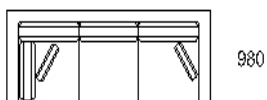

275 / SOFA : 1 ARM L/R CORNER

2650