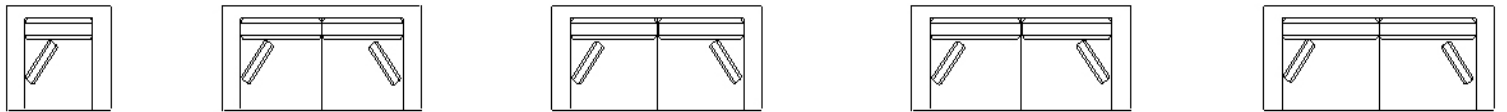

Charlie Sofa

SPECS

SOFAS AND ARMCHAIRS

SYDNEY

269 Military Road, Cremorne 2090
02 9908 2660

MELBOURNE

681 Chapel Street, South Yarra 3141
03 9826 8777

FANULI
SYDNEY MELBOURNE EST 1976