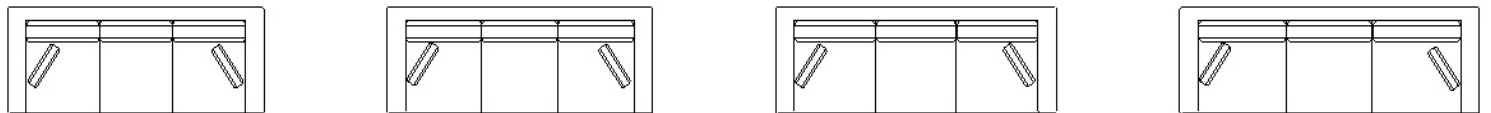

Charlie Sofa

SPECS

SOFAS AND ARMCHAIRS

SYDNEY

269 Military Road, Cremorne 2090
02 9908 2660

MELBOURNE

681 Chapel Street, South Yarra 3141
03 9826 8777

FANULI
SYDNEY MELBOURNE EST 1976