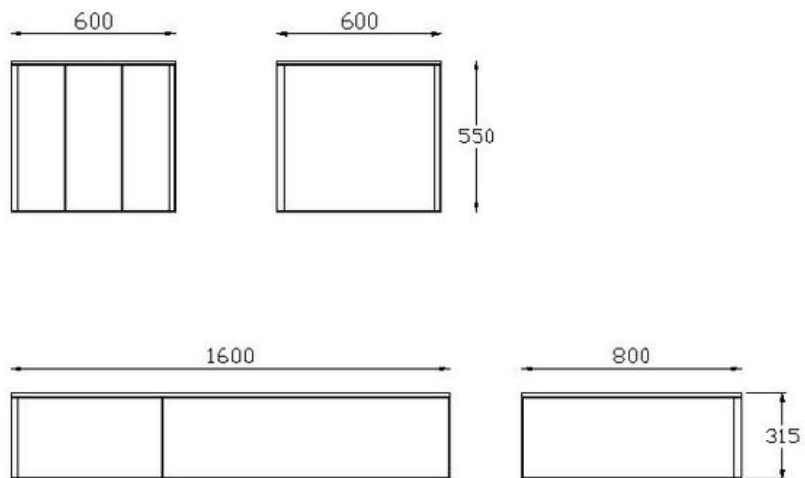

Gil coffee table

SPECS

SYDNEY

269 Military Road, Cremorne 2090
02 9908 2660

MELBOURNE

681 Chapel Street, South Yarra 3141
03 9826 8777

FANULI
SYDNEY MELBOURNE EST 1976