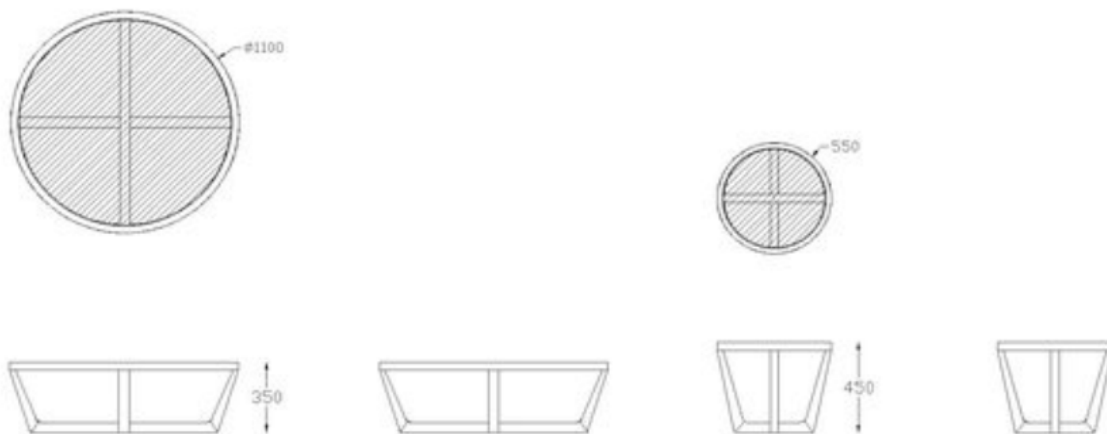

Reynold coffee table

SPECS

SYDNEY

269 Military Road, Cremorne 2090
02 9908 2660

MELBOURNE

681 Chapel Street, South Yarra 3141
03 9826 8777

FANULI
SYDNEY MELBOURNE EST 1976